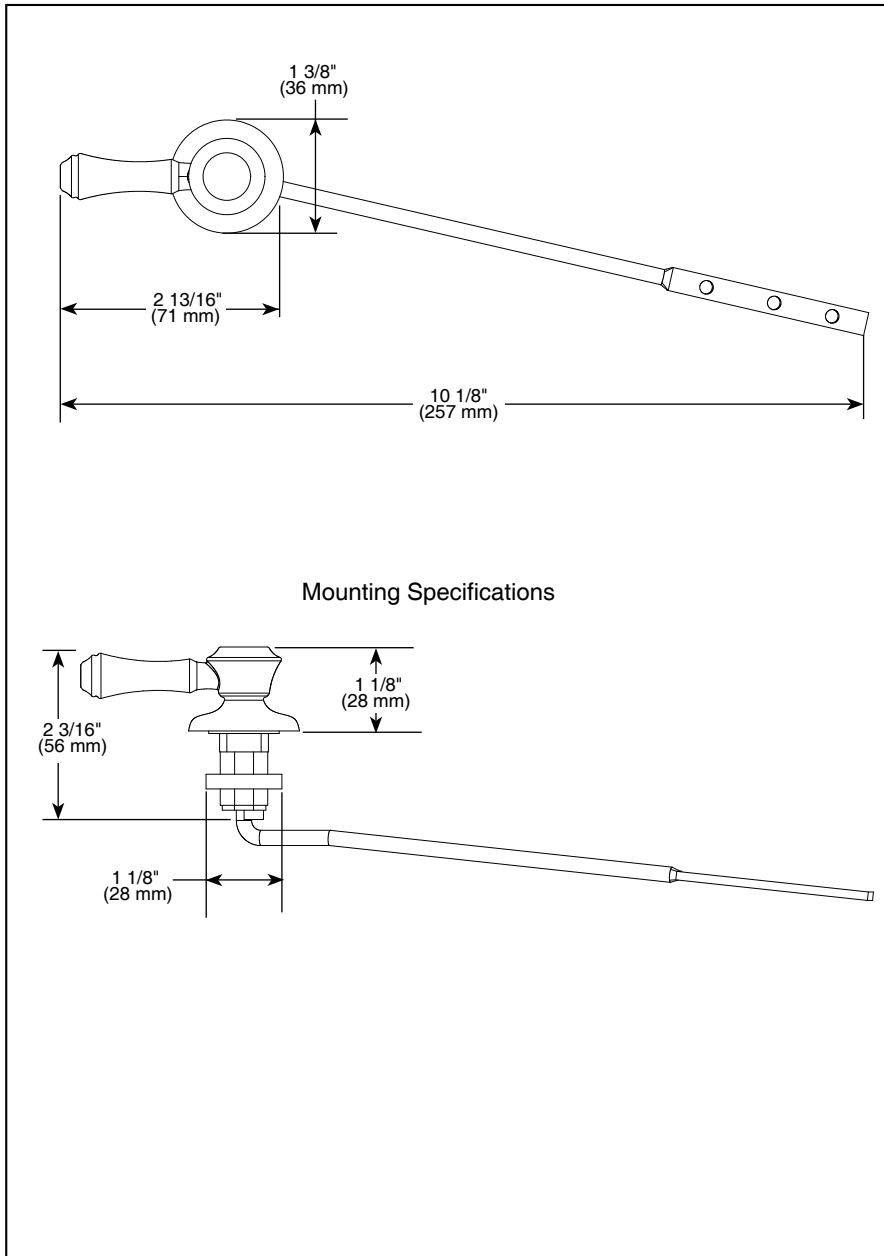

## ACCESSORIES

- Cassidy™ Bath Collection
- Tank Lever - Standard Handle

Submitted Model No.: \_\_\_\_\_  
 Specific Features: \_\_\_\_\_

### STANDARD SPECIFICATIONS:

- Installation instructions included with product.
- Front mount installation.