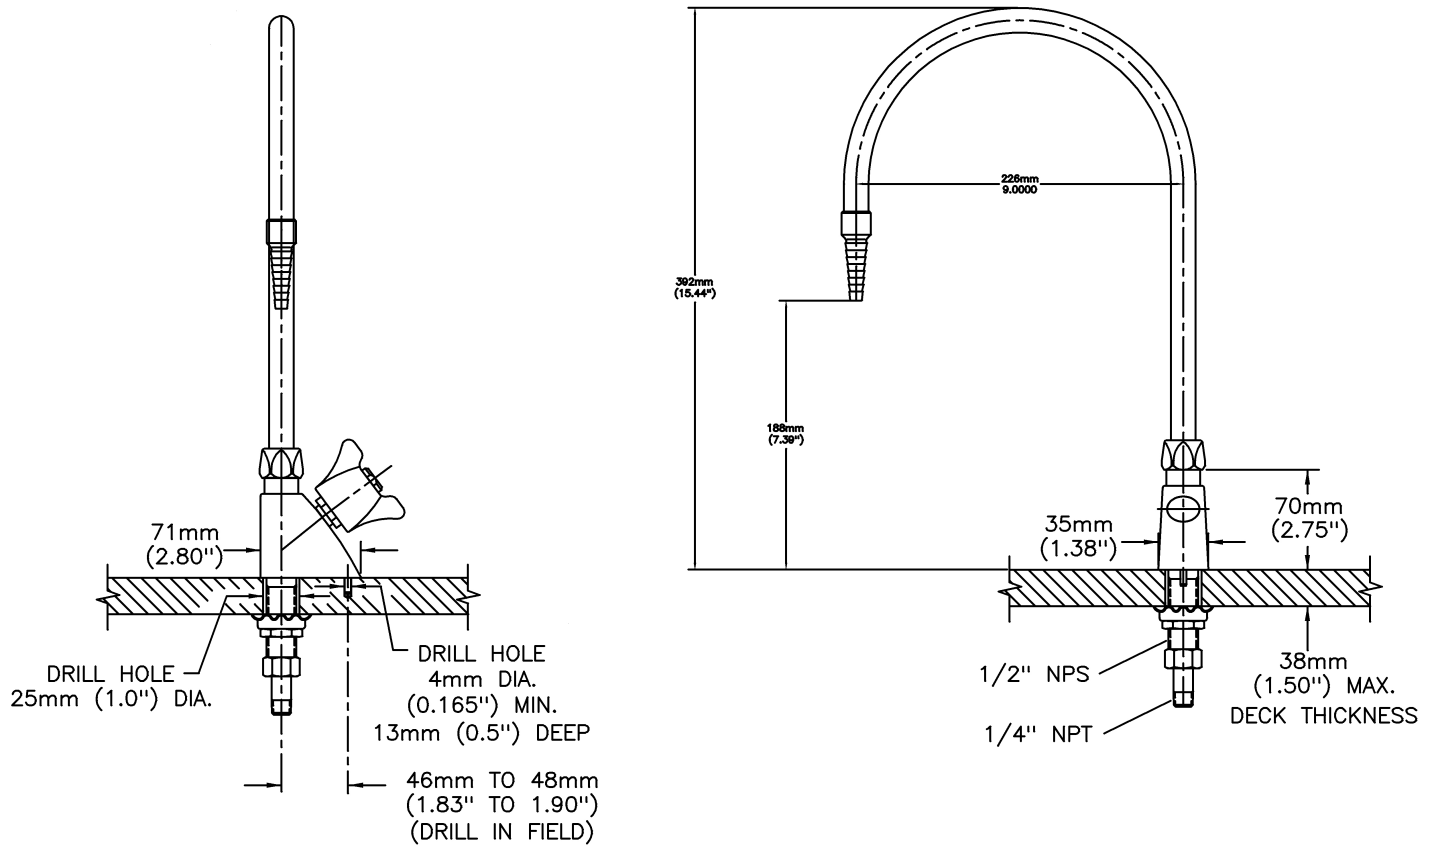

Single Water Faucets

Deckmount single faucet with rigid/swivel spout fits a maximum 1-1/4" diameter hole

Model No: W6600-R7

COMPLIES WITH:

- CSA certified to B125 with compliance to ASME A112.18.1
- (Contact Delta Representative for State and/or Local Approvals)

SPECIFICATION:

- All brass body with vandal resistant locking pin to prevent damage to counter top(can be removed in field if not required)
- Assembled shank
- Brass locknut and raised lockwasher to provide positive gripping during installation
- Teck Lab compression structure
- Chrome plated brass renewable seat
- 1/4" NPT tailpiece and coupling nut
- Spout can be oriented to suit left, center, or right side handle operation
- Deckmount single faucet with rigid/swivel spout, fits a maximum 1-1/4" diameter hole
- Chrome Finish
- Spout: R7 - Gooseneck spout-9.0" radius-12.7" height(unmounted)- Standard rigid/swivel field installation unless LS Limited swing option selected-Vandal resistant.090" wall thickness
- Outlet: w/ 1/4" ID Serrated Nozzle Outlet(No Dash or -10 series)
- Handle#: B - Two Arm Metal
- Indexed For: CW - Cold Water(Green)-60 psi max

OPERATION:

- Not Available

(Dimensional drawing on following page)

Delta reserves the right (1) to make changes to specifications and materials, and (2) to change or discontinue models, both without notice or obligation. Dimensions are for reference. Measurement may vary plus or minus 6mm(0.25"). Mounting locations are suggested only. Check with local codes for requirements in your area. This spec was produced March 09, 2012.

Delta reserves the right (1) to make changes to specifications and materials, and (2) to change or discontinue models, both without notice or obligation. Dimensions are for reference. Measurement may vary plus or minus 6mm(0.25"). Mounting locations are suggested only. Check with local codes for requirements in your area. This spec was produced March 09, 2012.