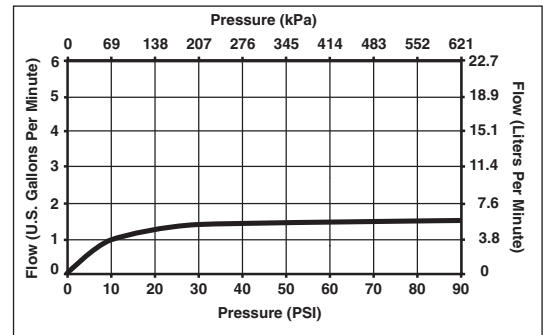

55 E. 111th Street, Indianapolis, Indiana 46280
395 Matheson Blvd. E., Mississauga, ON L4Z 2H2
© 2010 Masco Corporation of Indiana

Delta reserves the right (1) to make changes in specifications and materials, and (2) to change or discontinue models, both without notice or obligation. Dimensions are for reference only. See current full line price book or www.specselect.com for finish options and product availability.