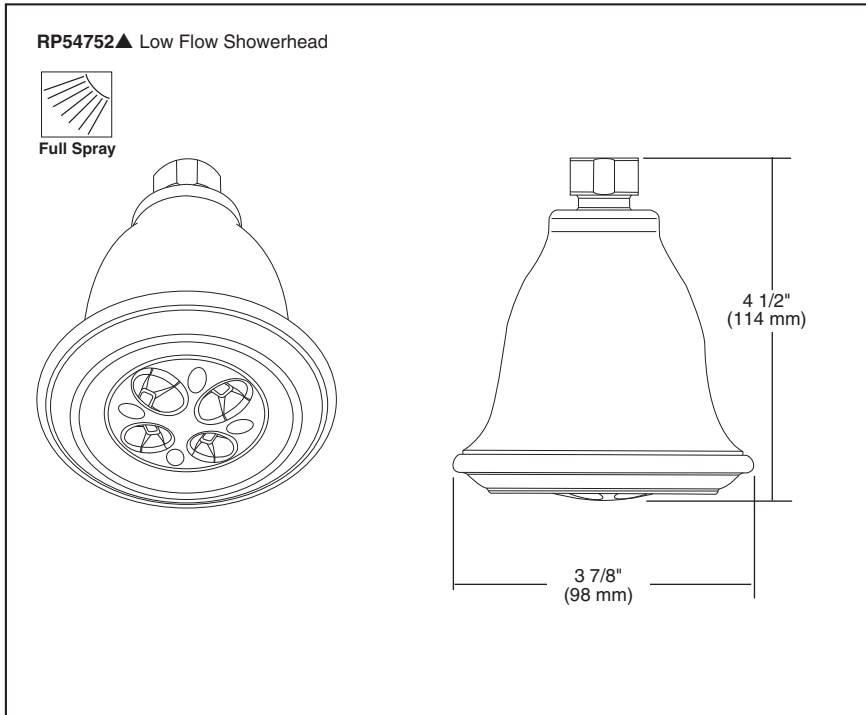

Submitted Model No.: _____

Specific Features: _____

▲ Designate proper finish suffix

LOWFLOW SHOWERHEAD

- Full Spray Function
- 1.5 GPM @ 80 PSI
- H₂O Kinetic Technology

STANDARD SPECIFICATIONS:

- Full spray function
- 1.4 GPM, 5.3 L/Min. @ 45 PSI (310kPa)
- 1.5 GPM, 5.7 L/Min. @ 80 PSI (550kPa)
- H₂O Kinetic technology