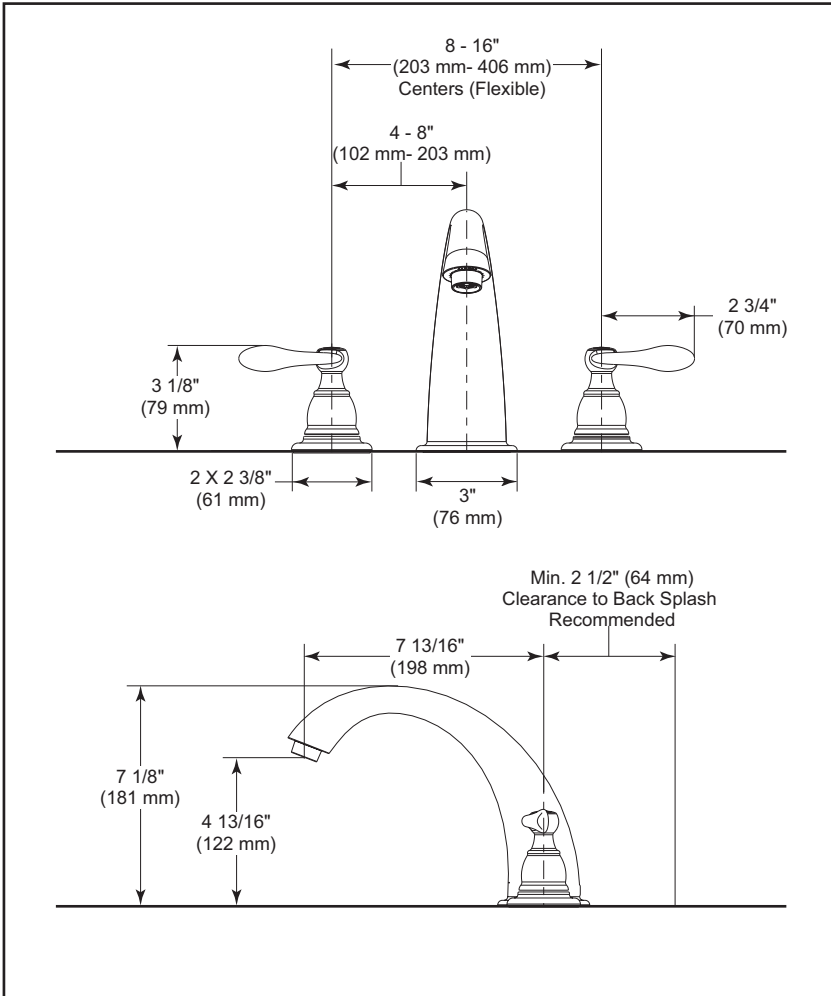

▲ Designate proper finish suffix

ROMAN TUB/WHIRLPOOL FAUCET TRIM

- Three Hole Installation
- Rough-In Kit Must Also be Ordered to Complete Installation (R2707 for three hole)

STANDARD SPECIFICATIONS

- Trim only for two handle Roman Tub faucet for concealed mounting.
- 7 13/16" (198 mm) long, 7 1/8" (181 mm) high slip-on rigid spout.
- Temperature and volume controlled with handles.
- Rough-In kit must also be ordered to complete installation (R2707 for three hole). There are separate specification sheets on each rough-in kit if more details are required.

WARRANTY

- Lifetime Faucet and Finish Limited Warranty to the Original consumer purchaser to be free from defects in material and workmanship.
- 5 Year Limited Warranty for usage in all Industrial, Commercial and business applications.

COMPLIES WITH

- ASME A112.18.1 / CSA B125.1
- ☐ Indicates compliance to ICC / ANSI A117.1