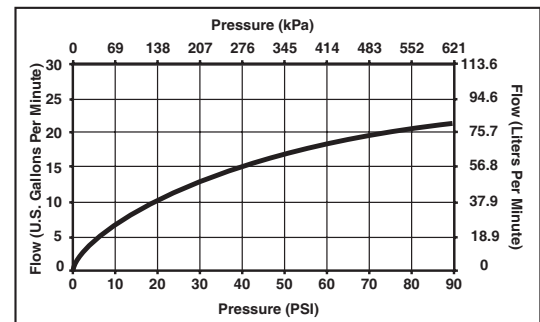

55 E. 111th Street, Indianapolis, Indiana 46280
395 Matheson Blvd. E., Mississauga, On L4Z 2H2
© 2009 Masco Corporation of Indiana

Delta reserves the right (1) to make changes in specifications and materials, and (2) to change or discontinue models, both without notice or obligation. Dimensions are for reference only. See full-line price book or www.specselect.com for finish options and product availability.