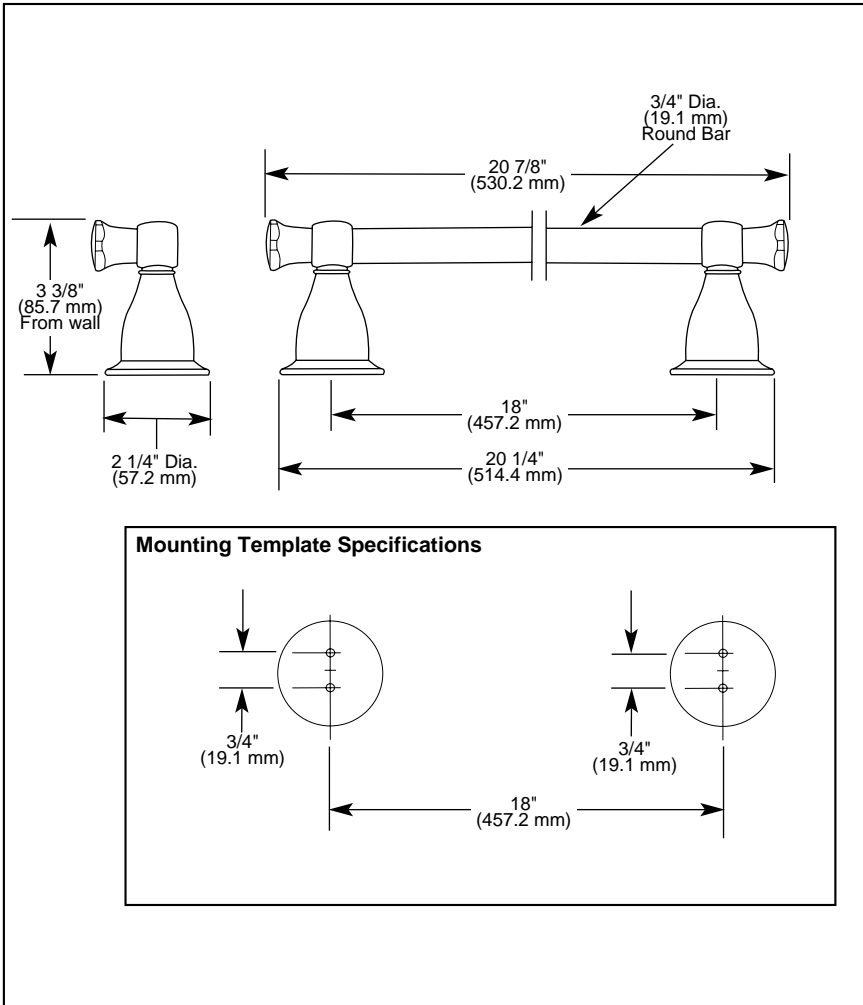

DELTA[®]

ACCESSORIES

- Lockwood™ Series
- 18" Towel Bar

Submitted Model No.: _____

Specific Features: _____

STANDARD SPECIFICATIONS:

- Wood blocking is preferable behind all wall surfaces. If wood blocking is not available, the following fasteners are suggested: Tile/Masonry-Plastic or lead Anchors Plaster/drywall-Toggle bolts.
- Mounting hardware and mounting template included with product.