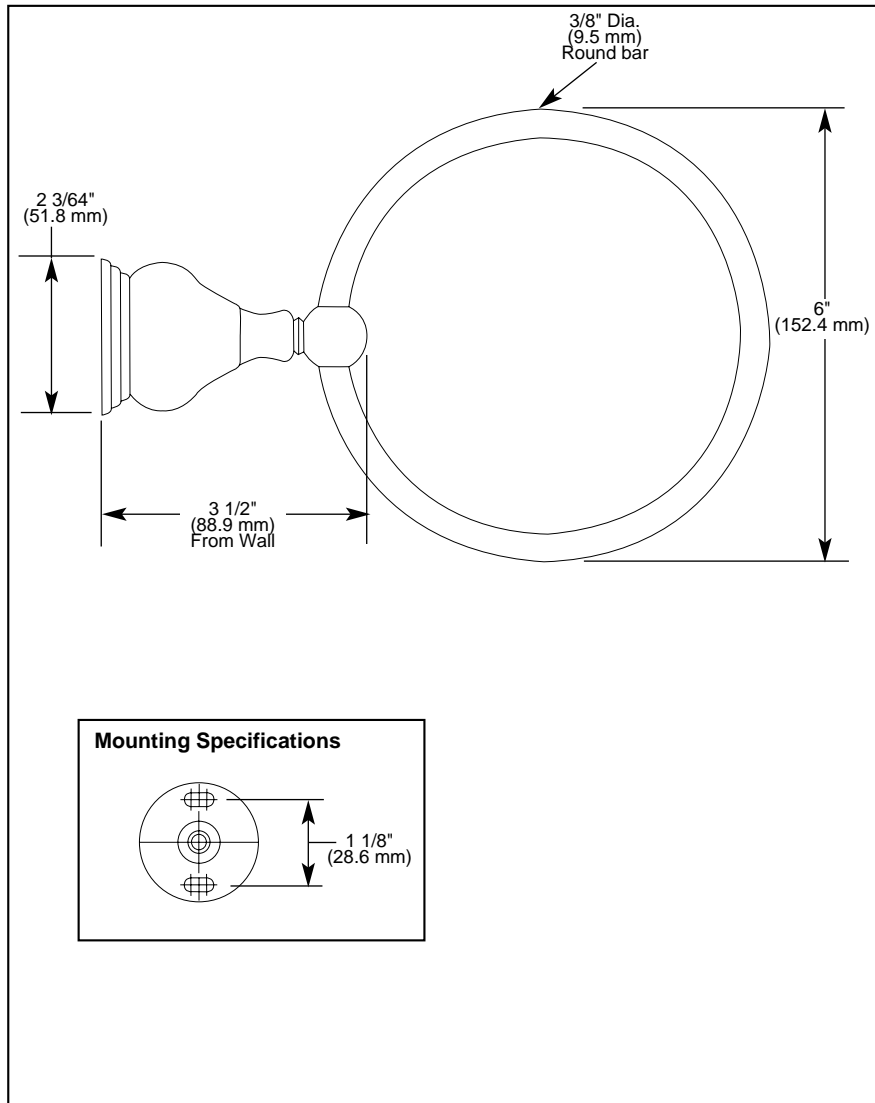

DELTA[®]

ACCESSORIES

- Traditional Series
- Towel Ring

Submitted Model No.: _____

Specific Features: _____

STANDARD SPECIFICATIONS:

- Wood blocking is preferable behind all wall surfaces. If wood blocking is not available, the following fasteners are suggested: Tile/Masonry-Plastic or lead Anchors Plaster/drywall-Toggle bolts.
- Mounting hardware and mounting instructions included with product.