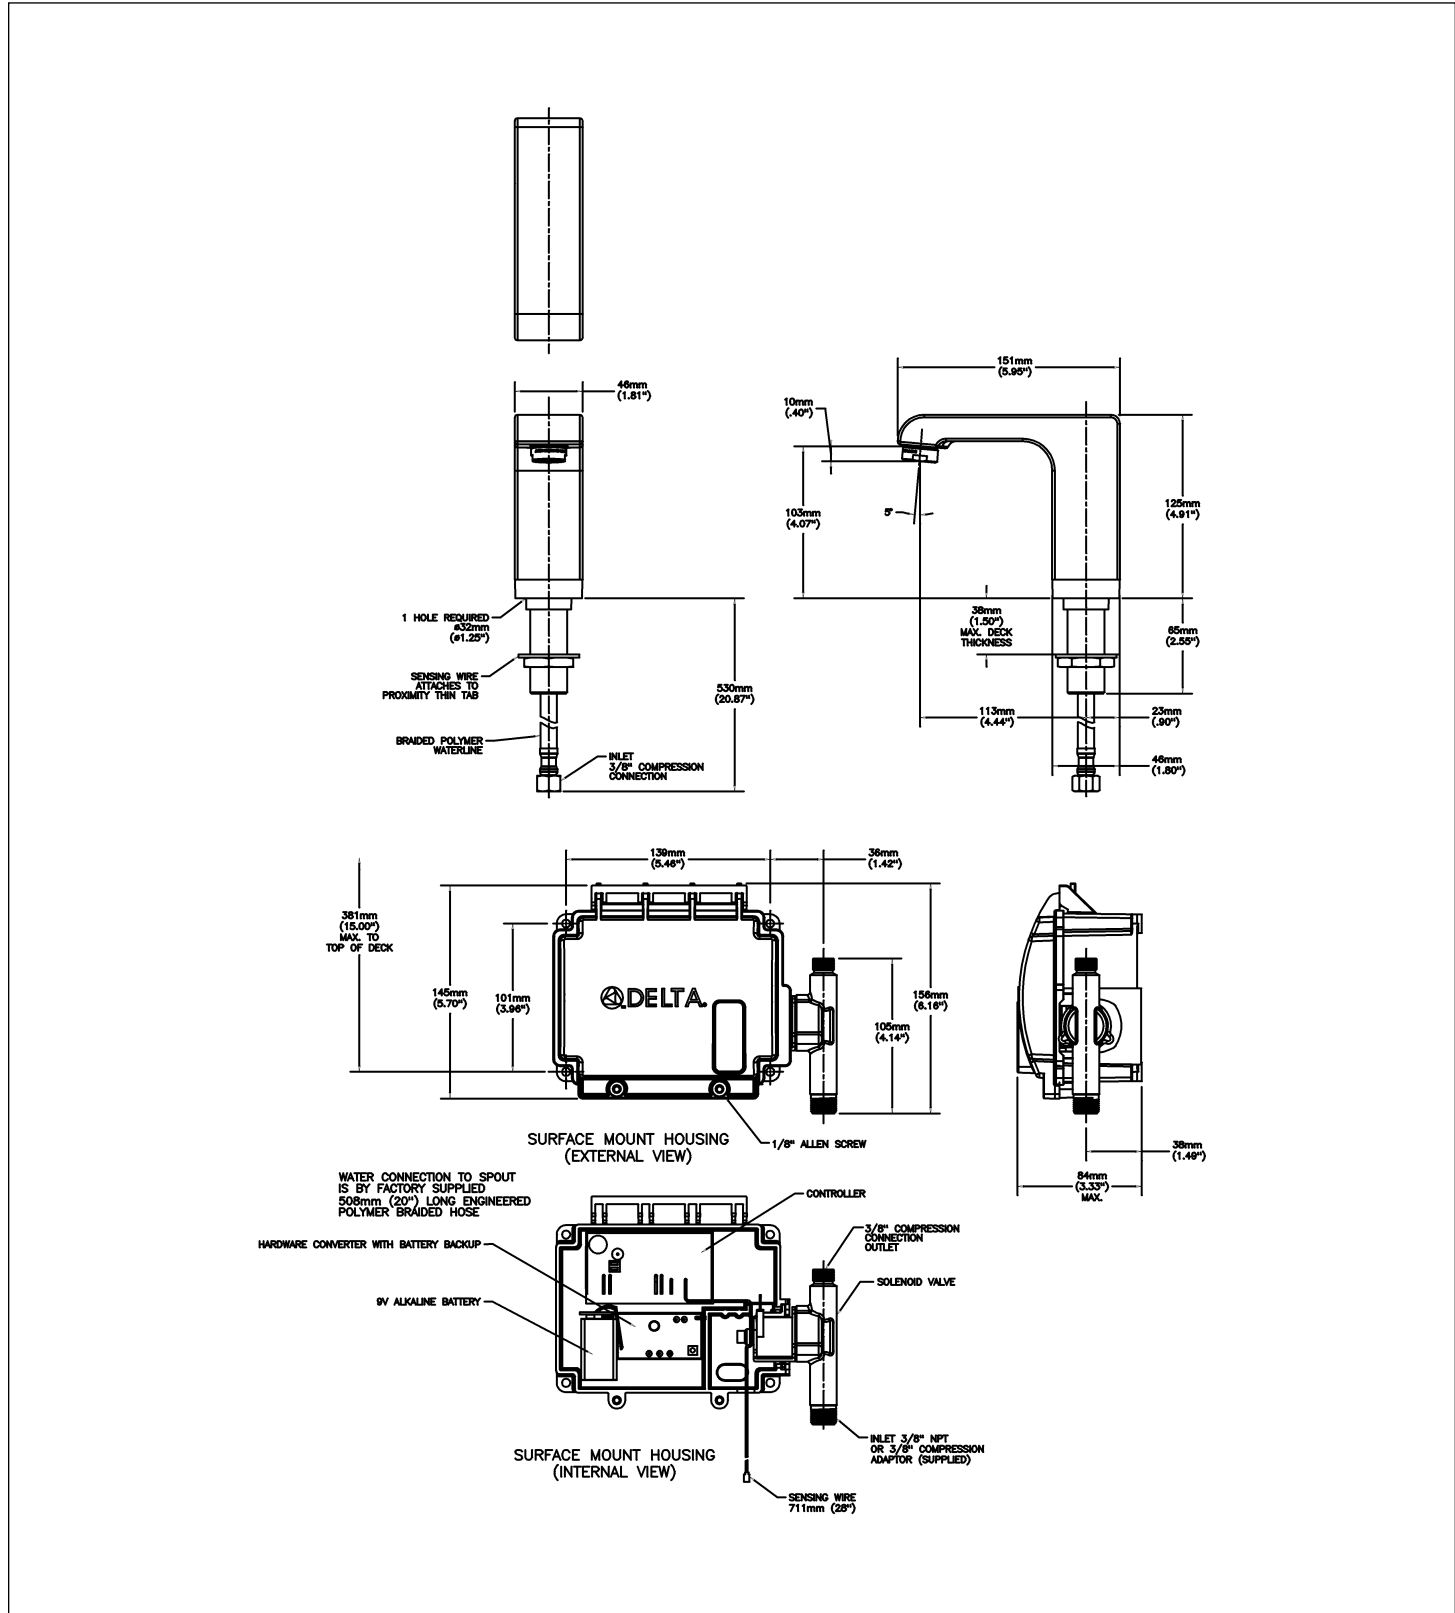

SPECIFICATION:

- Deck mount electronic lavatory faucet
- Cast chrome plated brass spout
- Proximity™ Sensing Technology
- Surface mount control box
- Mixing valve required (Order separately)
- Hardwire 24 VAC to 6 VDC (Transformer required. Specify separately)
- Outlet#: 50 - 0.5 USGPM (1.9 L/Min) Flow Rate
- Hardwire Converter with Battery Back-up (-BB) comes complete with Watertight Connector and 9V battery

OPERATION:

- Hands free (touchless) operation
- No visible sensor, the spout is the sensor
- Water flows when sensor is activated
- Water flow stops upon deactivation of the sensor
- Auto shut-off feature factory set to 45 seconds. Will reset and recalibrate once obstruction is removed
- Adjustable sensing distance 0 to 89mm (0 to 3.5"), factory set to 89mm (3.5") ± 3.18mm (1/8")

(Dimensional drawing on following page)

Delta reserves the right (1) to make changes to specifications and materials, and (2) to change or discontinue models, both without notice or obligation. Dimensions are for reference. Measurement may vary plus or minus 6mm(0.25"). Mounting locations are suggested only. Check with local codes for requirements in your area. This spec was produced November 03, 2011.

Delta reserves the right (1) to make changes to specifications and materials, and (2) to change or discontinue models, both without notice or obligation. Dimensions are for reference. Measurement may vary plus or minus 6mm(0.25"). Mounting locations are suggested only. Check with local codes for requirements in your area. This spec was produced November 03, 2011.