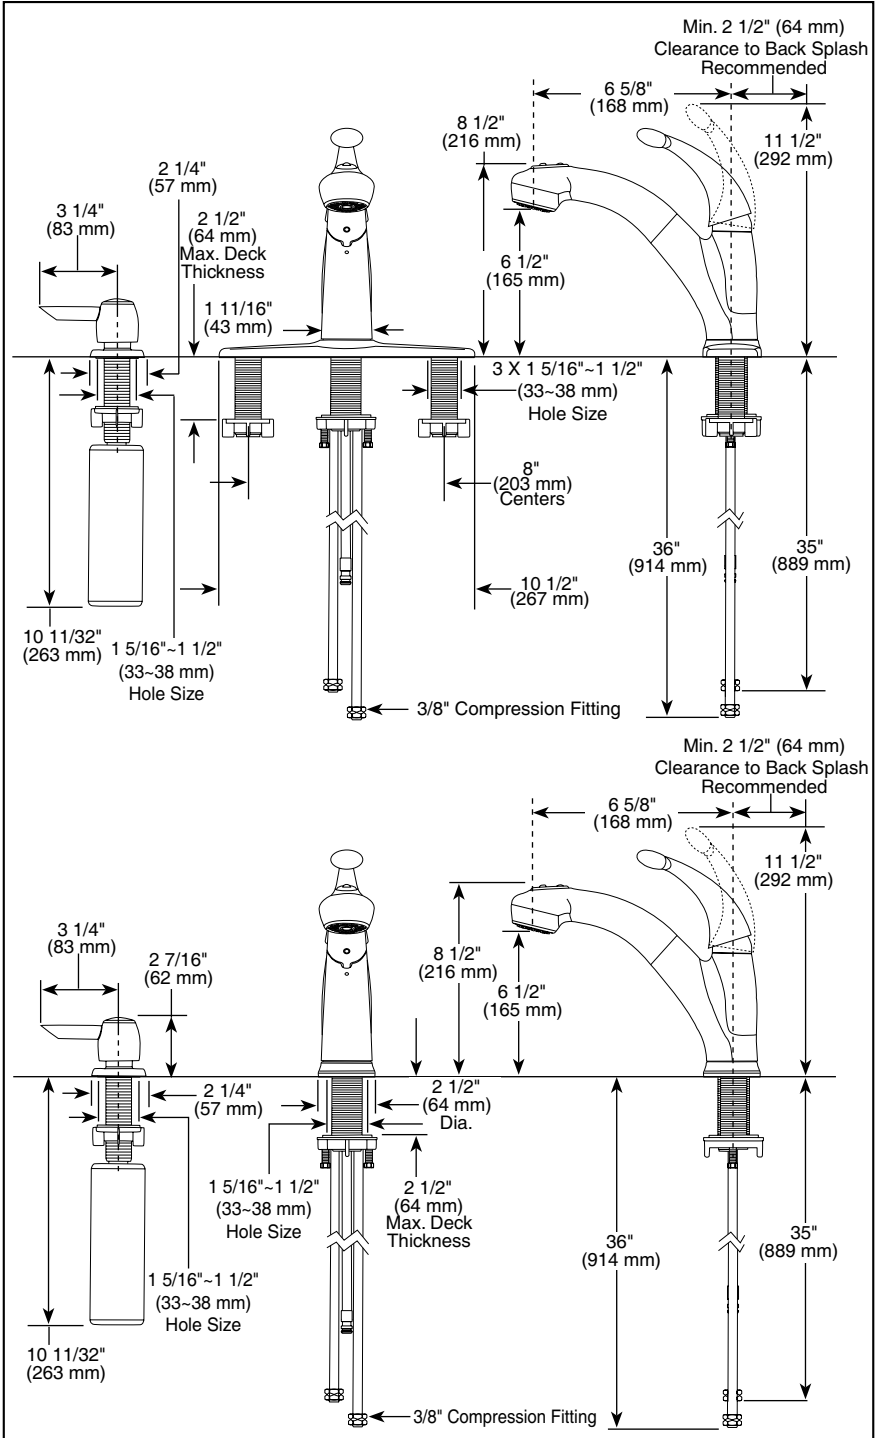

55 E. 111th Street, Indianapolis, Indiana 46280
395 Matheson Blvd. E., Mississauga, ON L4Z 2H2
© 2009 Masco Corporation of Indiana

▲ Designate Proper Finish Suffix
Delta reserves the right (1) to make changes in specifications and materials, and (2) to change or discontinue models, both without notice or obligation. Dimensions are for reference only. See current full-line price book or www.specselect.com for finish options and product availability.
DSP-K-468-SD-DST Rev. B