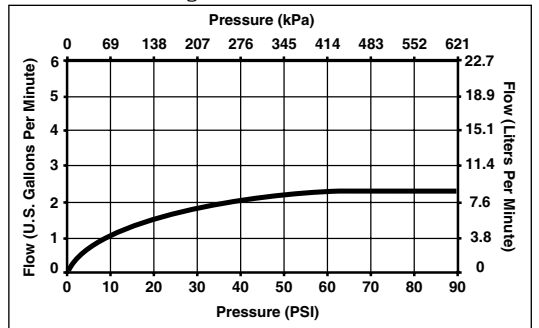

55 E. 111th Street, Indianapolis, Indiana 46280
395 Matheson Blvd. E., Mississauga, ON L4Z 2H2
© 2009 Masco Corporation of Indiana

▲ Designate Proper Finish Suffix
Delta reserves the right (1) to make changes in specifications and materials, and (2) to change or discontinue models, both without notice or obligation. Dimensions are for reference only. See current full-line price book or www.specselect.com for finish options and product availability.
DSP-K-468-SD-DST Rev. B