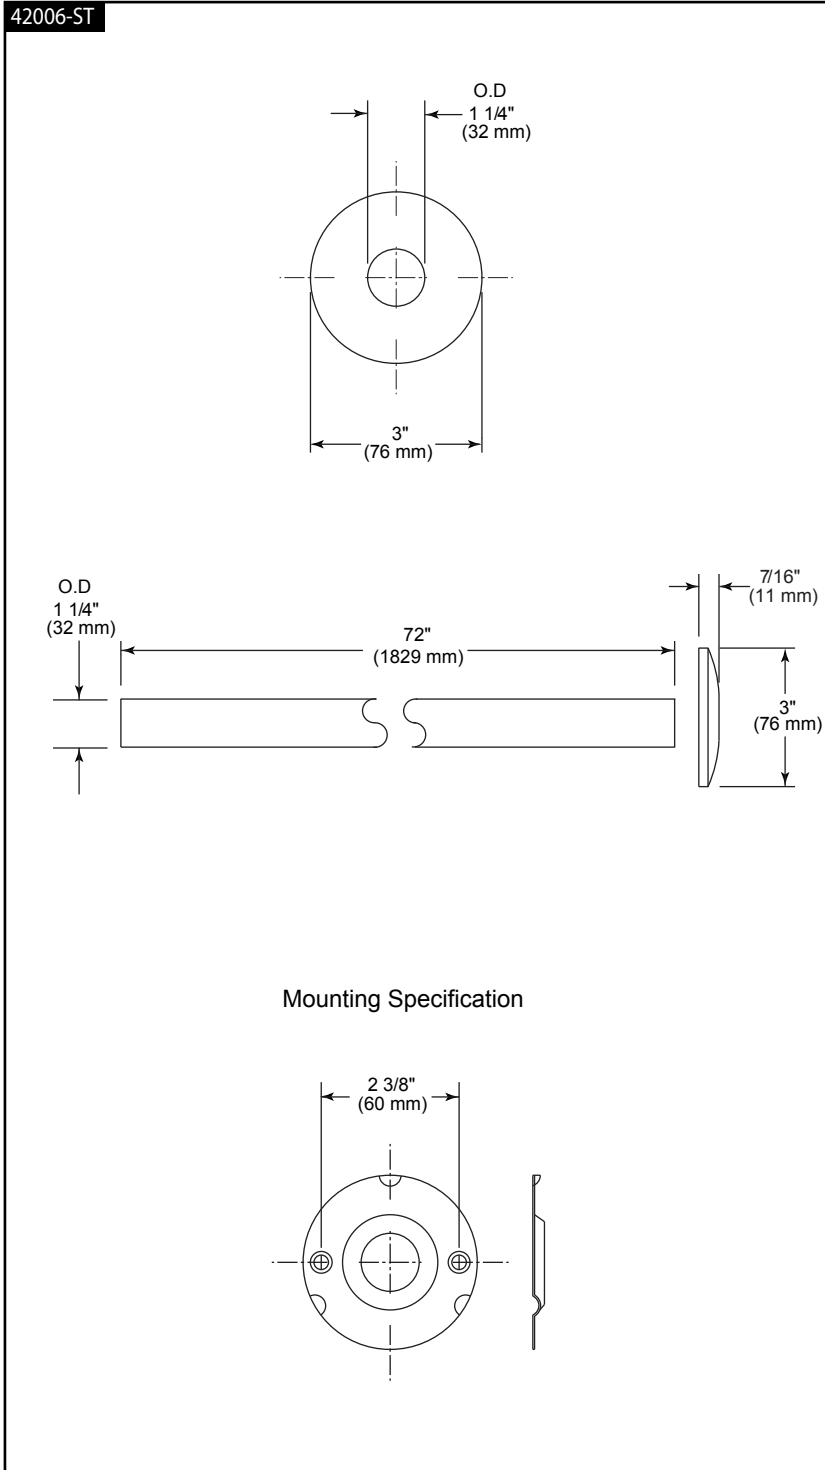

42006-ST▲

Submitted Model No.: _____

Specific Features: _____

▲ Designate proper finish suffix

Delta reserves the right (1) to make changes in specifications and materials, and (2) to change or discontinue models, both without notice or obligation. Dimensions are for reference only. See full-line price book or www.specselect.com for finish options and product availability.

ACCESSORIES

■ Shower rods

STANDARD SPECIFICATIONS

- Straight stainless steel shower rod.
- Concealed mounting.
- Wood blocking is preferable behind all wall surfaces. If wood blocking is not available, the following fasteners are suggested: Tile/Masonry-Plastic or lead Anchors Plaster/drywall-Toggle bolts.
- Mounting hardware and mounting template included with product.