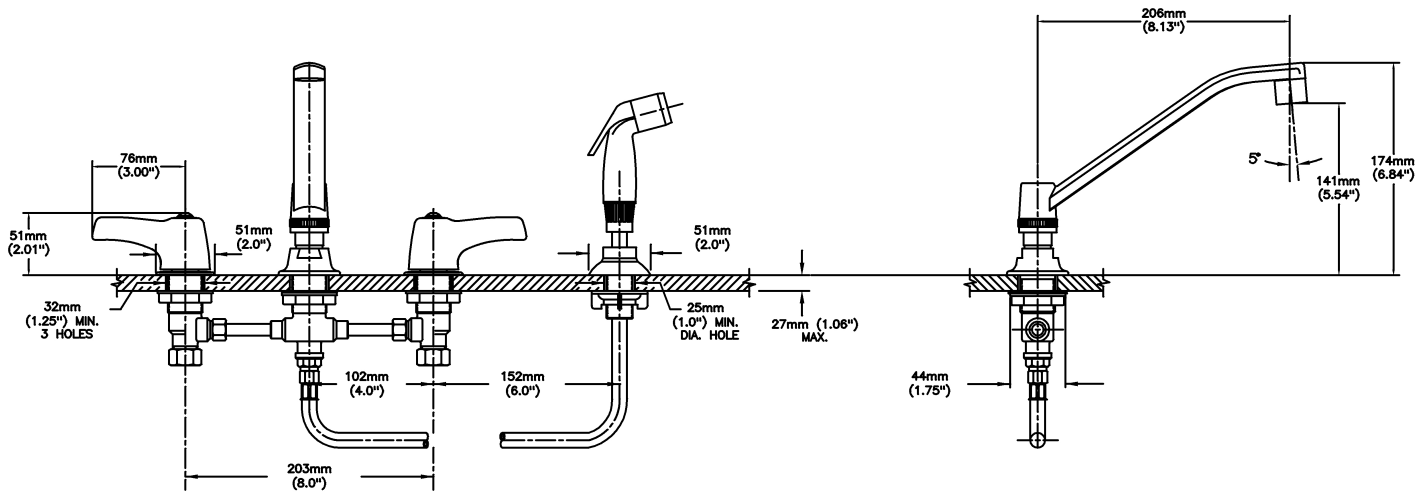

Sink Faucet Deckmount

8" deck WITH hose and spray - CER-TECK® ceramic structures

Model No: 27C1153

COMPLIES WITH:

- CSA certified
- Complies to ASME Standard A112.18.1
- IAPMO listed
- Verified to <0.25% Pb average wetted surface regulations
- (Contact Delta Representative for State and/or Local Approvals)
- ADA compliant 76 mm (3") Lever Blade Handle-meets Handicapped Accessibility Standard ASME A117.1 of less than 5 lbs operating force

NOTES:

CA/VT Compliance:

This COMPLETE SERIES is ONLY available as CA/VT Compliant product as of Nov. 1, 2009.

The Product Numbers have NOT changed.

(Dimensional drawing on following page)

SPECIFICATION:

- Below deckmount sink faucet
- 203 mm (8") centers, two handle
- Polished chrome plated finish
- Cast brass bodies
- Metal hold-down package
- CER-TECK® ceramic structures
- Spout#: 1 - 203mm (8") Wallform Swing Spout(S2)
- Outlet#: 5 - Vandal Resistant Non-Aerating Spray Outlet -0.5 USGPM (1.9 L/min) Flow Rate at 60 psi- pressure compensating
- Handle#: 3 - 76 mm (3") Lever Blade Handles-ADA Compliant-Metal-Color indexed-Vandal Resistant (VR) screws

OPERATION:

- Not Available

Delta reserves the right (1) to make changes to specifications and materials, and (2) to change or discontinue models, both without notice or obligation. Dimensions are for reference. Measurement may vary plus or minus 6mm(0.25"). Mounting locations are suggested only. Check with local codes for requirements in your area. This spec was produced November 01, 2011.

INLET FOR 3/8" OR 1/2" FLEXIBLE RISER
OR 1/2-14 NPSM COUPLING NUT (SUPPLIED)

Delta reserves the right (1) to make changes to specifications and materials, and (2) to change or discontinue models, both without notice or obligation. Dimensions are for reference. Measurement may vary plus or minus 6mm(0.25"). Mounting locations are suggested only. Check with local codes for requirements in your area. This spec was produced November 01, 2011.