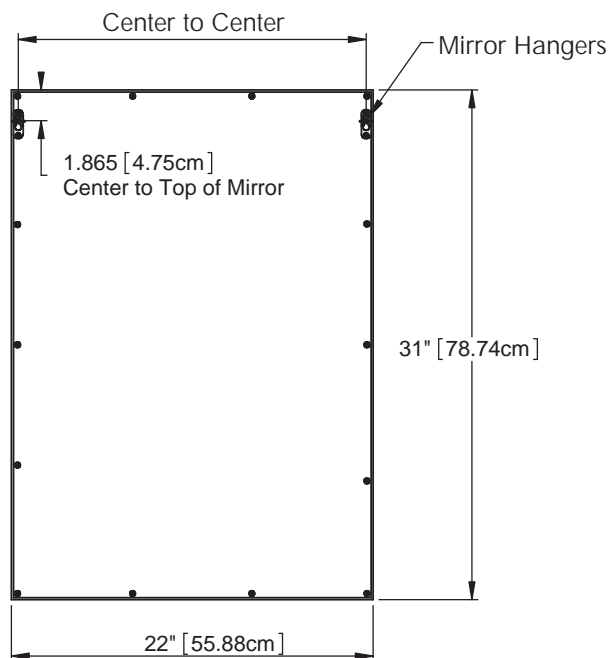

PRODUCT DESCRIPTION

Deep Walnut Finished Wood Mirror

- Solid Wood Frame Mirror
- Shelf Provides Storage or Display Space

PRODUCT MEASUREMENTS

- Width: 22 inches (55.88 cm)
- Depth: 5 inches (12.7 cm)
- Height: 31 inches (78.74 cm)

RECOMMENDED ACCESSORIES

- DECOLAV® 5670 Madryn™ vanity

ROUGHING-IN DIMENSIONS

Top View

Back View

Side View