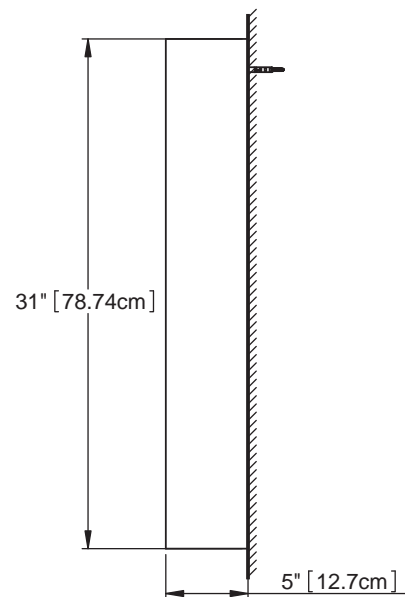

PRODUCT DESCRIPTION

Deep Walnut Finished Wood Mirror

- Solid Wood Frame Mirror
- Shelf Provides Storage or Display Space

PRODUCT MEASUREMENTS

- Width: 22 inches (55.88 cm)
- Depth: 5 inches (12.7 cm)
- Height: 31 inches (78.74 cm)

RECOMMENDED ACCESSORIES

- DECOLAV® 5670 Madryn™ vanity

ROUGHING-IN DIMENSIONS

Top View

Back View

Side View