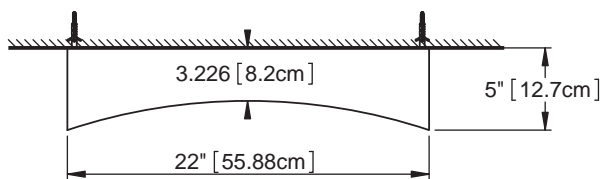

PRODUCT DESCRIPTION

Deep Walnut Finished Wood Mirror

- Solid Wood Frame Mirror
- Shelf Provides Storage or Display Space

PRODUCT MEASUREMENTS

- Width: 22 inches (55.88 cm)
- Depth: 5 inches (12.7 cm)
- Height: 31 inches (78.74 cm)

RECOMMENDED ACCESSORIES

- DECOLAV® 5670 Madryn™ vanity

ROUGHING-IN DIMENSIONS

Top View

Back View

Side View