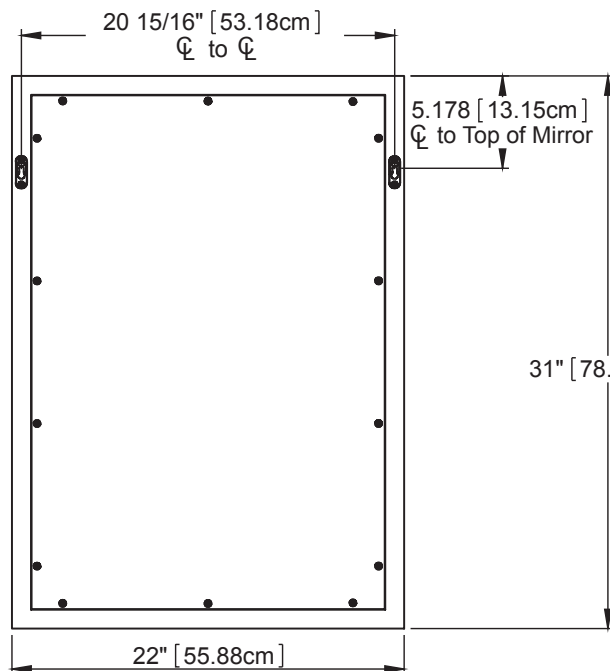

PRODUCT DESCRIPTION

PRODUCT MEASUREMENTS

- Width: 22 inches (55.88 cm)
- Depth: 3.938 inches (10 cm)
- Height: 31 inches (78.74 cm)

ROUGHING-IN DIMENSIONS

TOP VIEW

BACK VIEW

SIDE VIEW