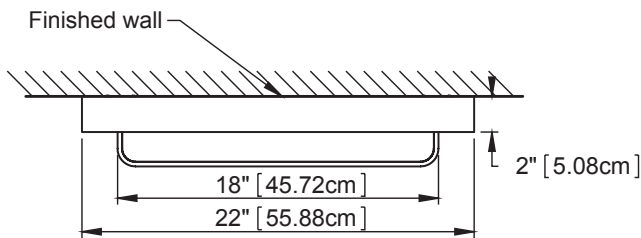

PRODUCT DESCRIPTION

PRODUCT MEASUREMENTS

- Width: 22 inches (55.88 cm)
- Depth: 3.938 inches (10 cm)
- Height: 31 inches (78.74 cm)

ROUGHING-IN DIMENSIONS

TOP VIEW

BACK VIEW

SIDE VIEW