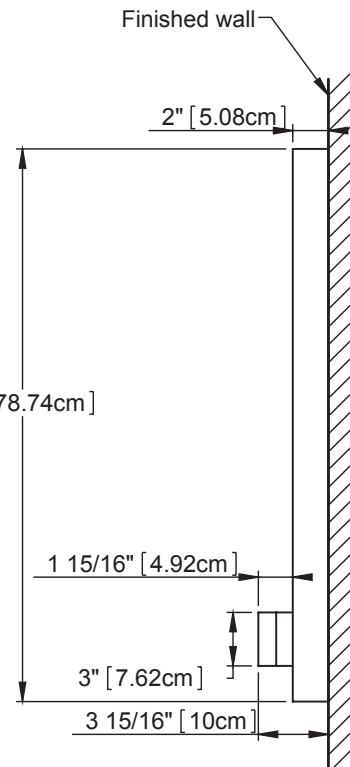

PRODUCT DESCRIPTION

PRODUCT MEASUREMENTS

- Width: 22 inches (55.88 cm)
- Depth: 3.938 inches (10 cm)
- Height: 31 inches (78.74 cm)

ROUGHING-IN DIMENSIONS

TOP VIEW

BACK VIEW

SIDE VIEW