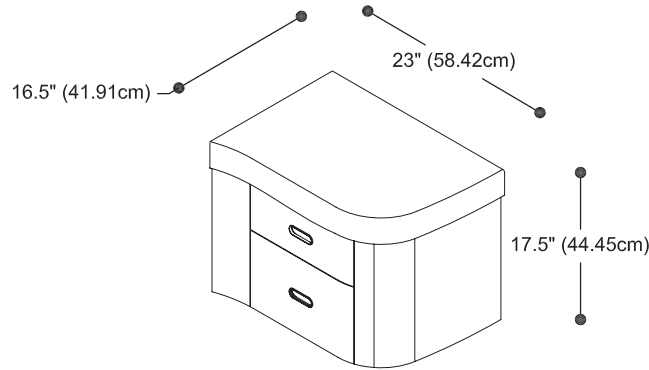

PRODUCT DESCRIPTION

PRODUCT MEASUREMENTS

- Width: 23 inches (58.42 cm)
- Depth: 16.5 inches (41.91 cm)
- Height: 17.5 inches (44.45 cm)

ROUGHING-IN DIMENSIONS