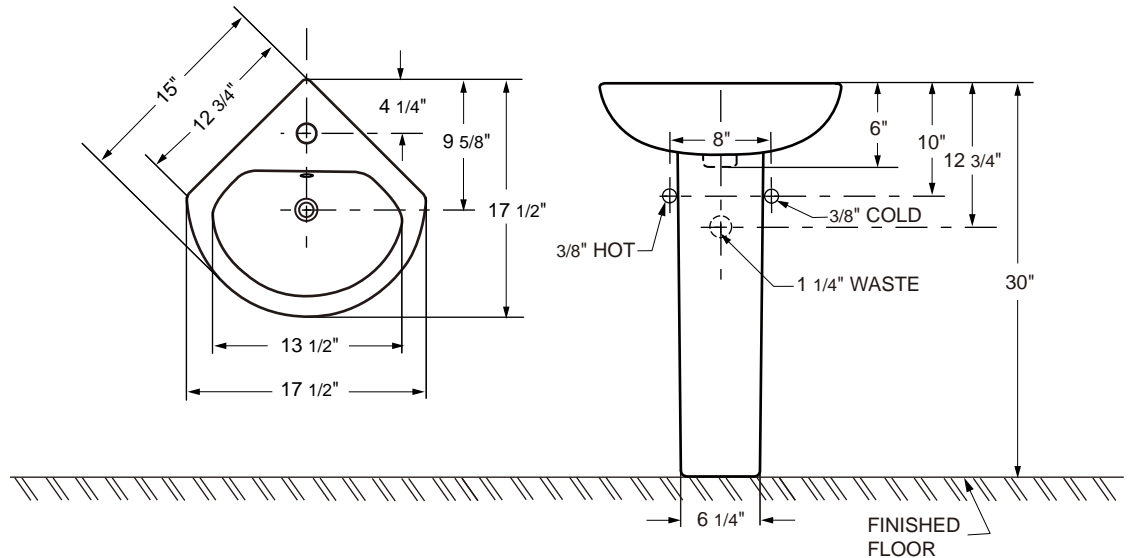

SPECIFICATIONS

COBALT™ CORNER PEDESTAL LAVATORY

Model

DC066051 (Corner Basin)
DC068110 (Corner Pedestal Column)

Description

- Corner basin - fire clay
- Corner column - vitreous china
- Corner basin: 15" x 15"
- Single hole faucet mount
- Overflow
- Install DC068110 with corner basin model DC066051 only
- Full height column

Standards

• UPC

• ASME A112.19.2

• CSA B45.1

Technical Information

Fixture:	
Basin area	13 1/2" x 9" (34.2 x 22.9 cm)
Basin depth	4" (10.2 cm)
Drain hole	1 3/4" (4.4 cm)

Colors Available

- White (WH)

IMPORTANT: Dimensions of fixtures are nominal and may vary within the range of tolerance established by ASME Standard A112.19.2. These measurements are subject to change or cancellation. No responsibility is assumed for use of superseded or voided pages.