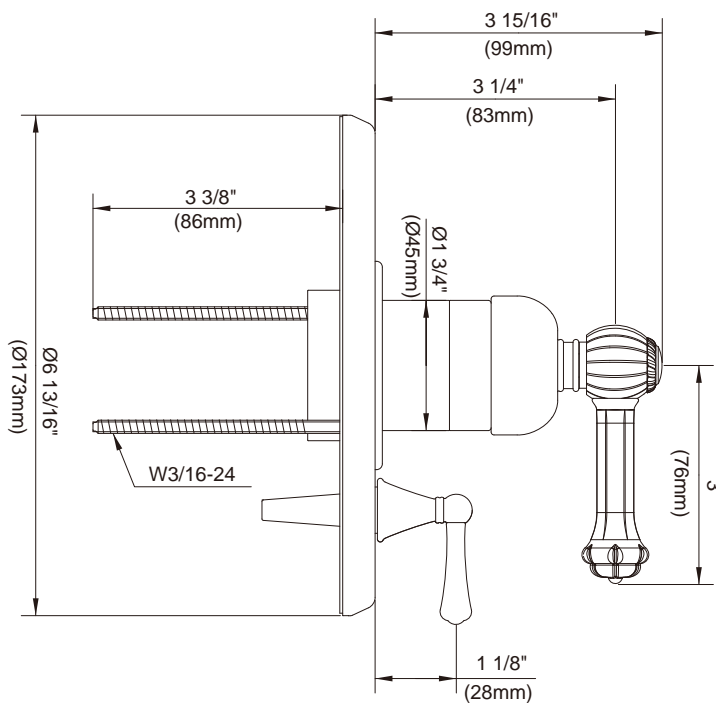

Bella Villa™
(BEL-HFT)

Colonial Crest™
(COL-HFT)

St. Charles
(STC-HFT)

River Rock®
(RIV-HFT)

Sonoma™
(SON-HFT)

South Beach™
(SBH-HFT)

Submittal Information:

Job Name: _____

Location: _____

Contractor: _____

Contact #: _____