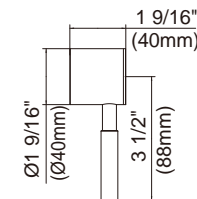

South Beach™
(SBH-HFT)

Submittal Information:

Job Name: _____

Location: _____

Contractor: _____

Contact #: _____