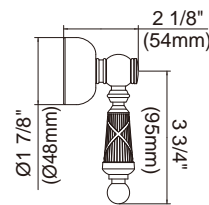

Colonial Crest™
(COL-HFT)