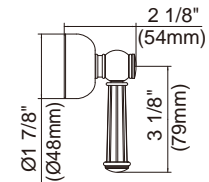

St. Charles
(STC-HFT)