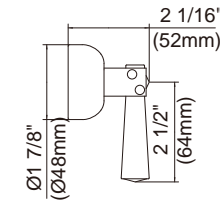

Sonoma™
(SON-HFT)