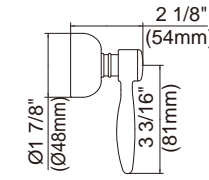

River Rock®
(RIV-HFT)