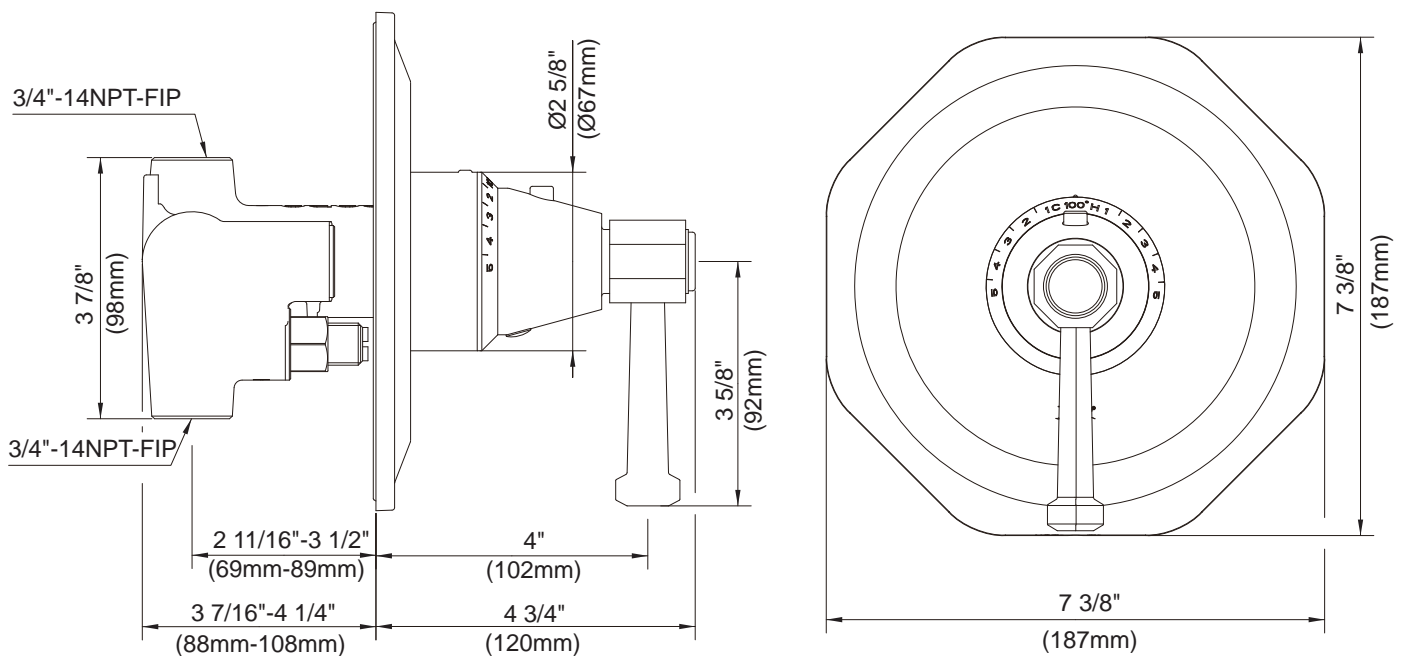

Specific Features: _____ Submitted Model No.: _____

SD562066/08-08.01