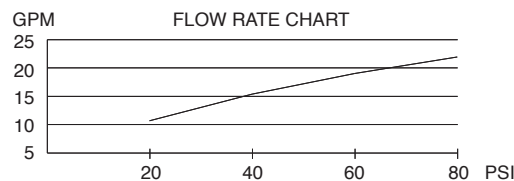

Specific Features: _____ Submitted Model No.: _____

SD562066/08-08.01