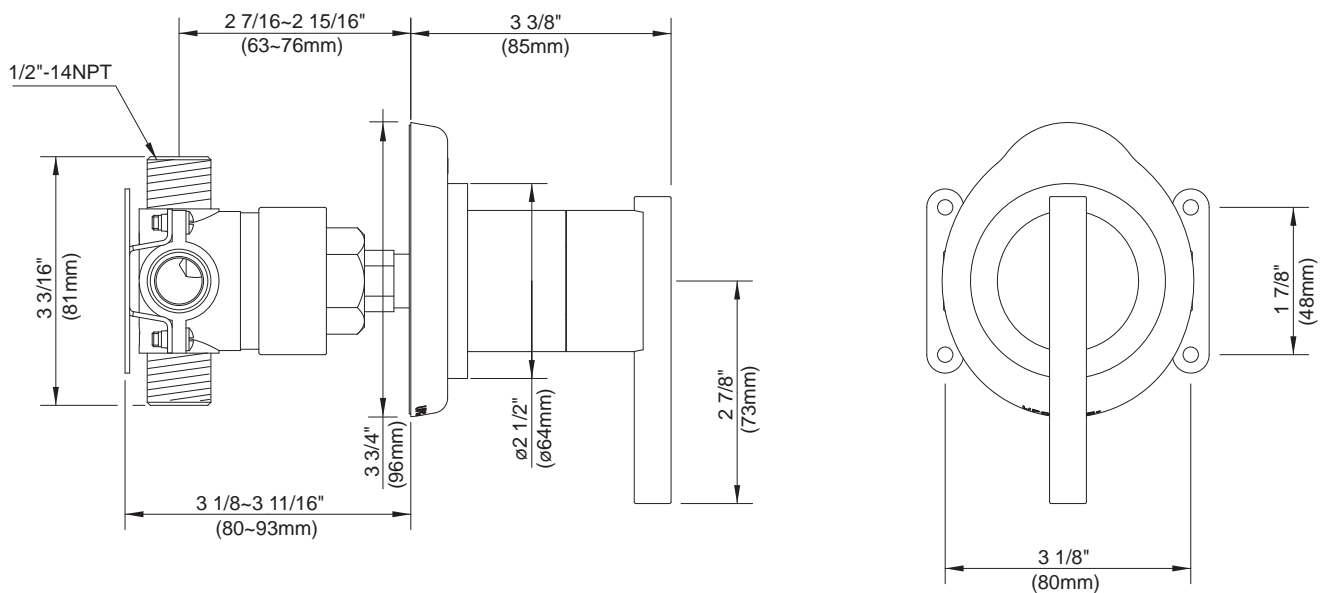

Specific Features: _____ Submitted Model No.: _____

SD560858/02-09.02