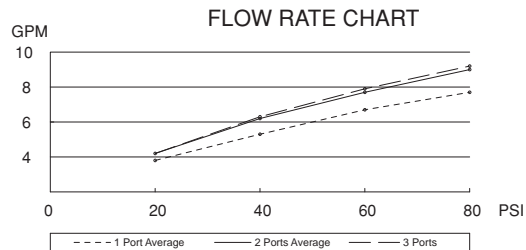

Specific Features: _____ Submitted Model No.: _____

SD560857/03-08.02