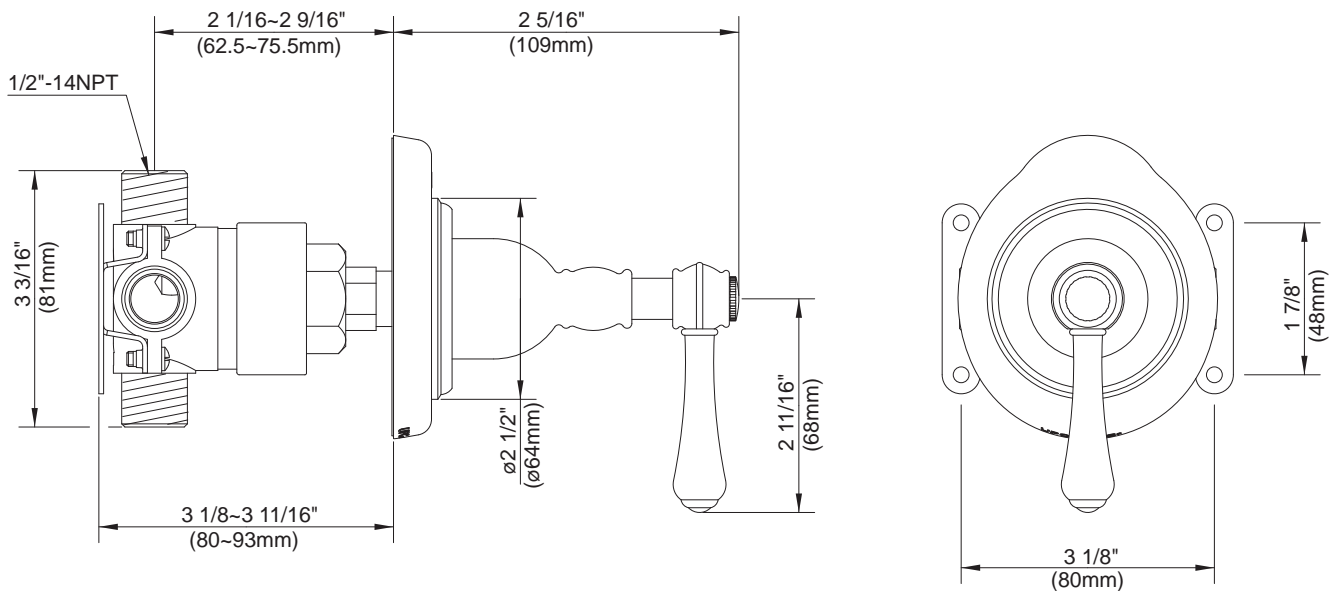

SINGLE HANDLE 4-PORT SHOWER DIVERTER WITH TRIM

Description

- 4-port valve services up to three shower systems.
- 1/2" combination IPS/Copper sweat ports
- 8 position valve channels water to one, two or all three shower systems.

D560857
OPULENCE™

Available Colors & Finish

- Chrome
- Antique Copper (AC)
- Brushed Nickel (BN)
- Satin Black (BS)
- Polished Brass (PBV)
- Polished Nickel (PNV)
- Oil Rub Bronze (RB)

Trim Kit :

(for use w/shower diverter valve)
D560857T

Special Packaging

- Model numbers for trim kit items include the suffix "T".

Specific Features: _____ Submitted Model No.: _____

SD560857/03-08.02