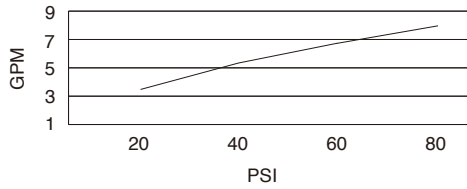

SPECIFICATIONS

OPULENCE™ TRIM ONLY SINGLE HANDLE PRESSURE BALANCE SHOWER FAUCET

Model

D510557T

Description

- 4" bell style showerhead
- All brass 6" shower arm
- Use with valve: D112000BT (w/stops) or D115000BT (w/o stops)

Flow Rate

Standards

- UPC/cUPC
- Energy Policy Act of 1992

- ASME A112.18.1

- ADA Accessibility Guidelines for Buildings and Facilities - 4.27.4 Controls and Mechanisms

Finishes Available

- Chrome
- Other: Refer to Price List for additional finish