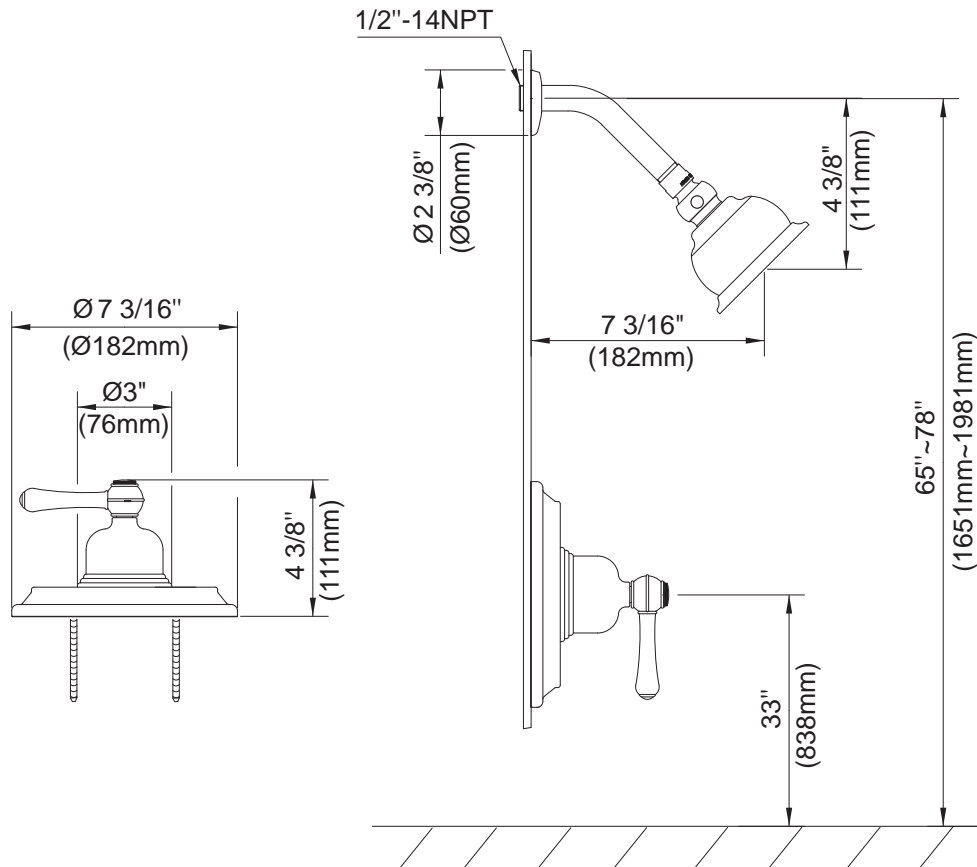

Warranty

Danze products are covered by a manufacturer's limited "lifetime" warranty for manufacturing defects.