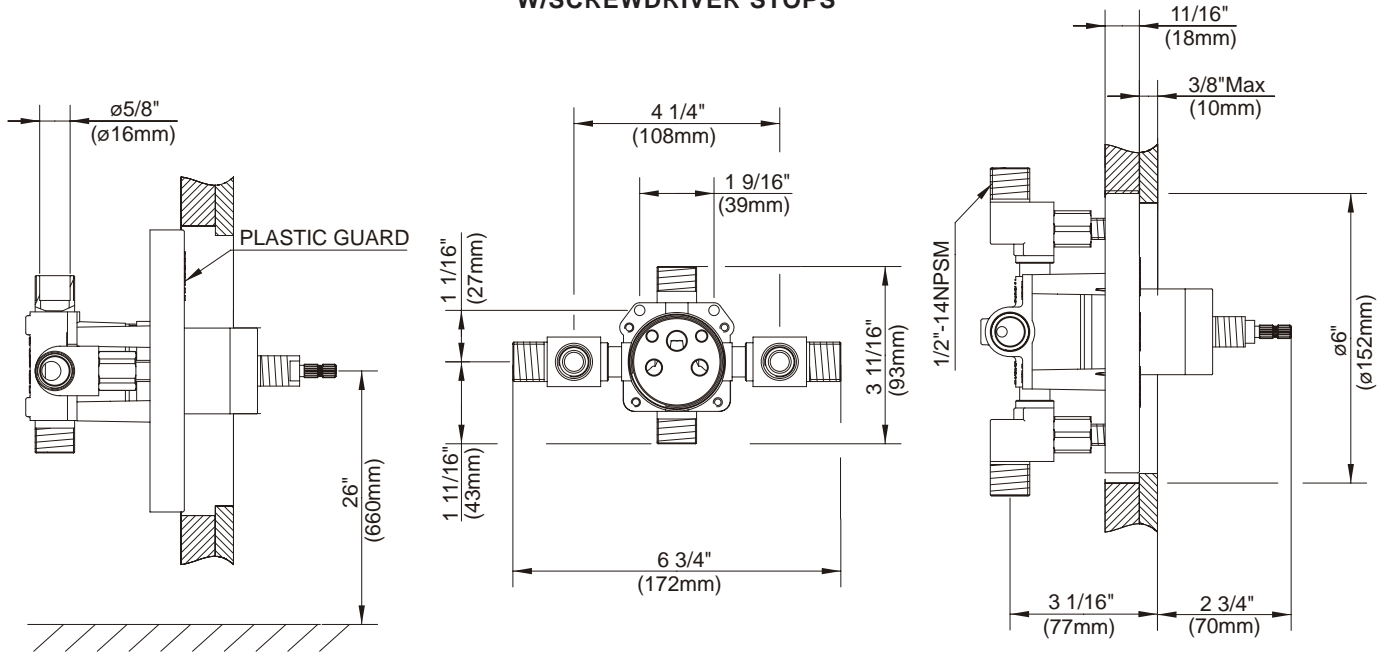

SINGLE HANDLE PRESSURE BALANCE TUB & SHOWER FAUCET

Description

- Single handle with massage showerhead
- All brass shower arm
- Combination 1/2" copper sweat/IPS 4-port hook up
- Diverter on valve (Tub & Shower Only)

- This product also available with valve packaged separate from trim.
- Tub & Shower and Valve Only Escutcheon w/Diverter Trim Kit - use w/valve: D113000BT (w/diverter & stops)
- Shower Only & Valve Only Escutcheon w/o Diverter Trim Kit - use w/valve: D112000BT (w/stops) or D115000BT (w/o stops)
- Pressure Balance Valves are combination 1/2" copper sweat, 1/2" NPT threaded connectors for all ports.

Specific Features: _____ Submitted Model No.: _____

SD510046/07-07.01

SINGLE HANDLE PRESSURE BALANCE TUB & SHOWER VALVES

Critical Dimensions : Rough-in valve D112000BT (w/stops) & D115000BT (w/o stops)

W/SCREWDRIVER STOPS