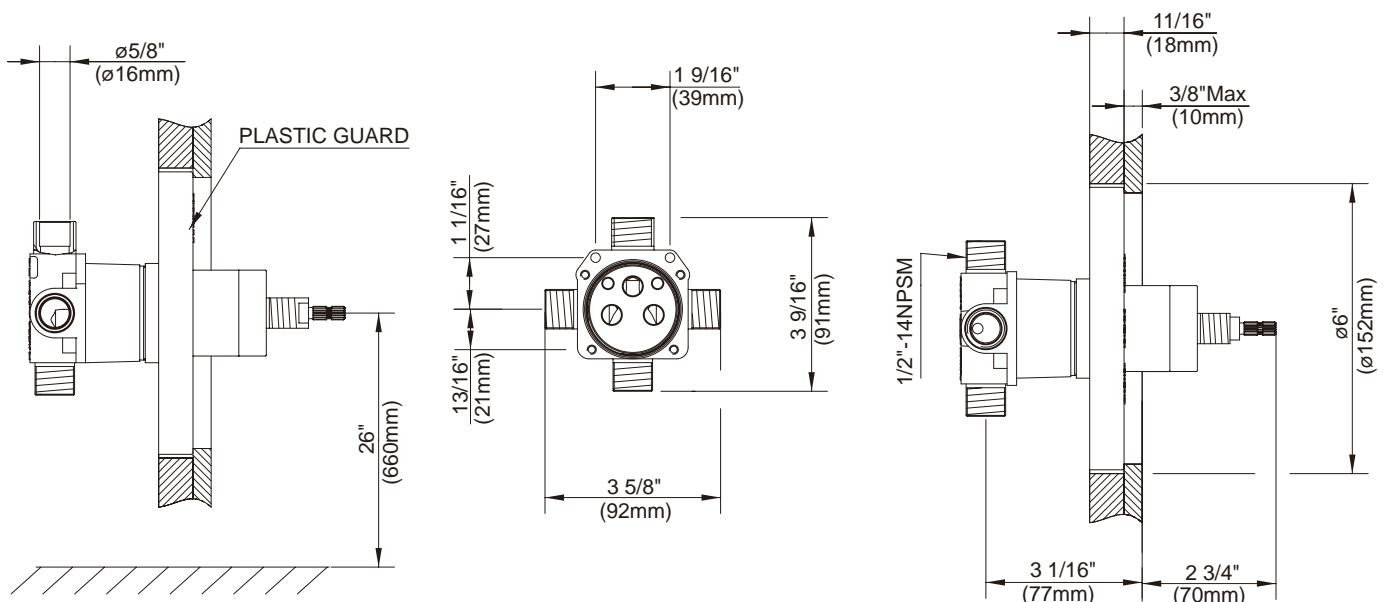

W/O STOPS

Specific Features: _____ Submitted Model No.: _____

SD510046/07-07.01