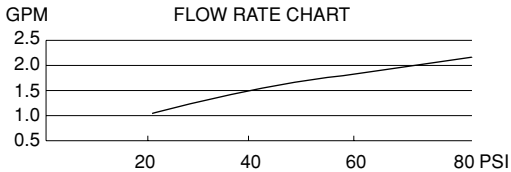

6" OPULENCE™ CEILING MOUNT SHOWERHEAD

Description

- 6" ceiling mounted showerhead
- Three adjustable shower pods
- 30 easy to clean rubber spray jets
- Solid brass construction

Flow & Valving

D461503

Available Colors & Finish

- Antique Copper (AC)
- Oil Rub Bronze (RB)

Flow Rate

- Conforms to Energy Policy Act of 1992 - maximum flow rate at 80psi of 2.5gpm.

Standards

- Listed IAPMO/UPC
- CSA B125
- Energy policy act of 1992

Warranty