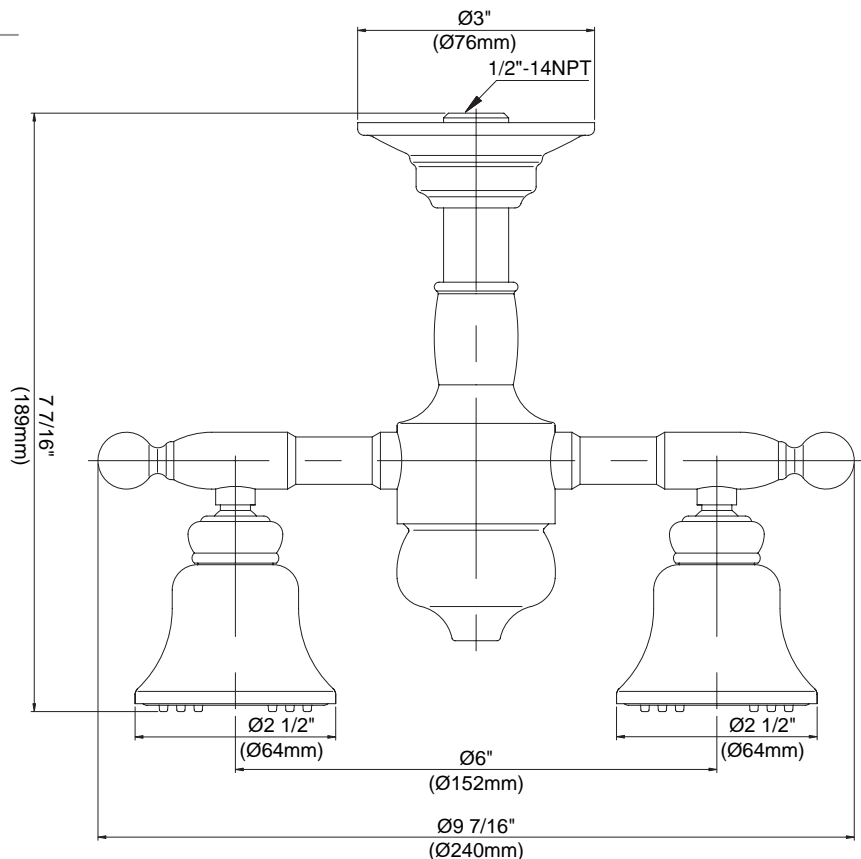

Specific Features: _____ Submitted Model No.: _____

SD461503/01-07.01