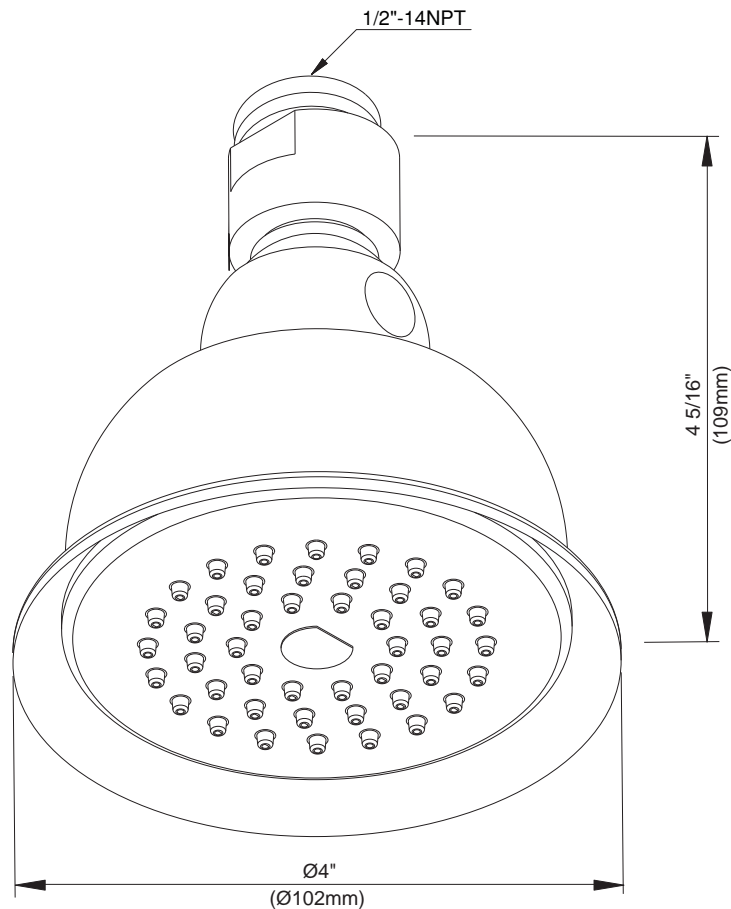

Specific Features: _____ Submitted Model No.: _____

SD462157/03-08.01