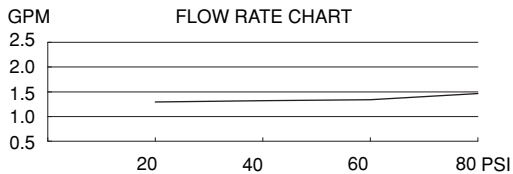

4" VICTORIAN STYLE WATER SAVER SHOWERHEAD

Description

- 4" Victorian styled showerhead
- Holds 45 rubber jets that won't corrode and are easy to clean
- Solid brass construction

Flow & Valving

D462157

Available Colors & Finish

- Chrome
- Brushed Nickel (BN)
- Oil Rub Bronze (RB)

Flow Rate

- Conforms to Energy Policy Act of 1992 - maximum flow rate at 80psi of 2.5gpm.
- 1.5gpm flow even at water pressure as low as 30psi saves 20% water usage per minute.

Standards

- Listed IAPMO/UPC
- CSA B125
- Energy policy act of 1992

Warranty

Danze products are covered by a manufacturer's limited "lifetime" warranty for manufacturing defects.