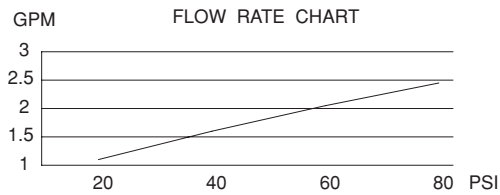

SINGLE HANDLE PULL-DOWN FAUCET

Description

- Ceramic disc cartridge - drip-free guaranteed!
- Two function pull down head - dish rinse spray or aerated stream
- Single hole mount

Flow & Valving

- See Chart

Standards

- ASME A112.18.1
- CSA B125
- NSF 61-9
- Listed IAPMO/UPC
- Energy policy act of 1992
- ADA Accessibility Guidelines for Buildings and Facilities - 4.27.4 Controls and Mechanisms
- State of Wisconsin Statutes & Administrative Code

Available Colors & Finish

- Chrome
- Stainless Steel (SS)

Warranty

Danze products are covered by a manufacturer's limited "lifetime" warranty for manufacturing defects.

Specific Features: _____ Submitted Model No.: _____

SD404546/05-07.01