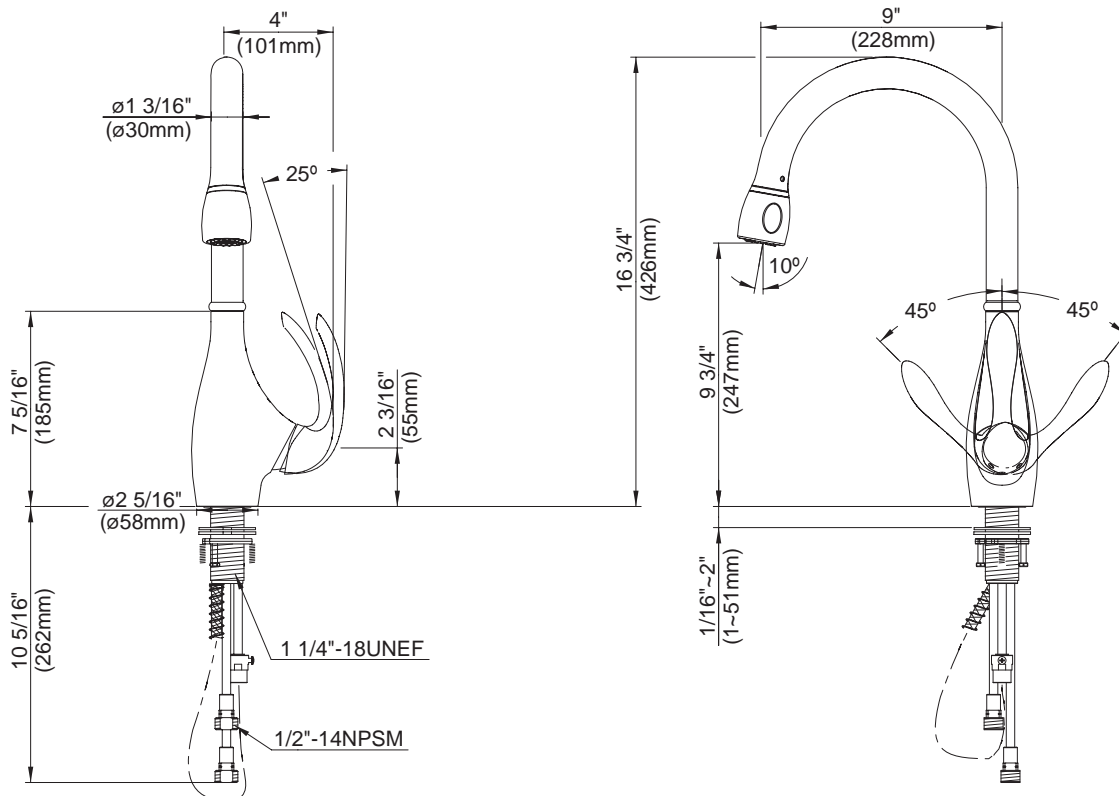

Warranty

Danze products are covered by a manufacturer's limited "lifetime" warranty for manufacturing defects.