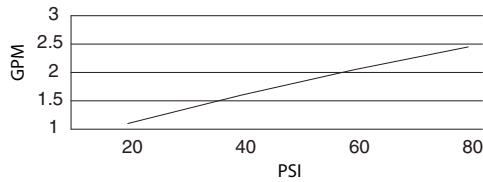

SPECIFICATIONS

MELROSE™ SINGLE HANDLE KITCHEN FAUCET

Model

D406112

Description

- Ceramic disc valve
- 7" high spout, 9" spout length
- 3 hole mount

Standards

- NSF 61-9
- Energy Policy Act of 1992

NSF/ANSI 372

- ASME A112.18.1M/A112.18.1
- NSF/ANSI 372

- ADA Accessibility Guidelines for Buildings and Facilities - 4.27.4 Controls and Mechanisms

Warranty

Danze products are covered by a manufacturer's limited "lifetime" warranty for manufacturing defects.

Flow Rate

Finishes Available

- Chrome
- Other: Refer to Price List for additional finish