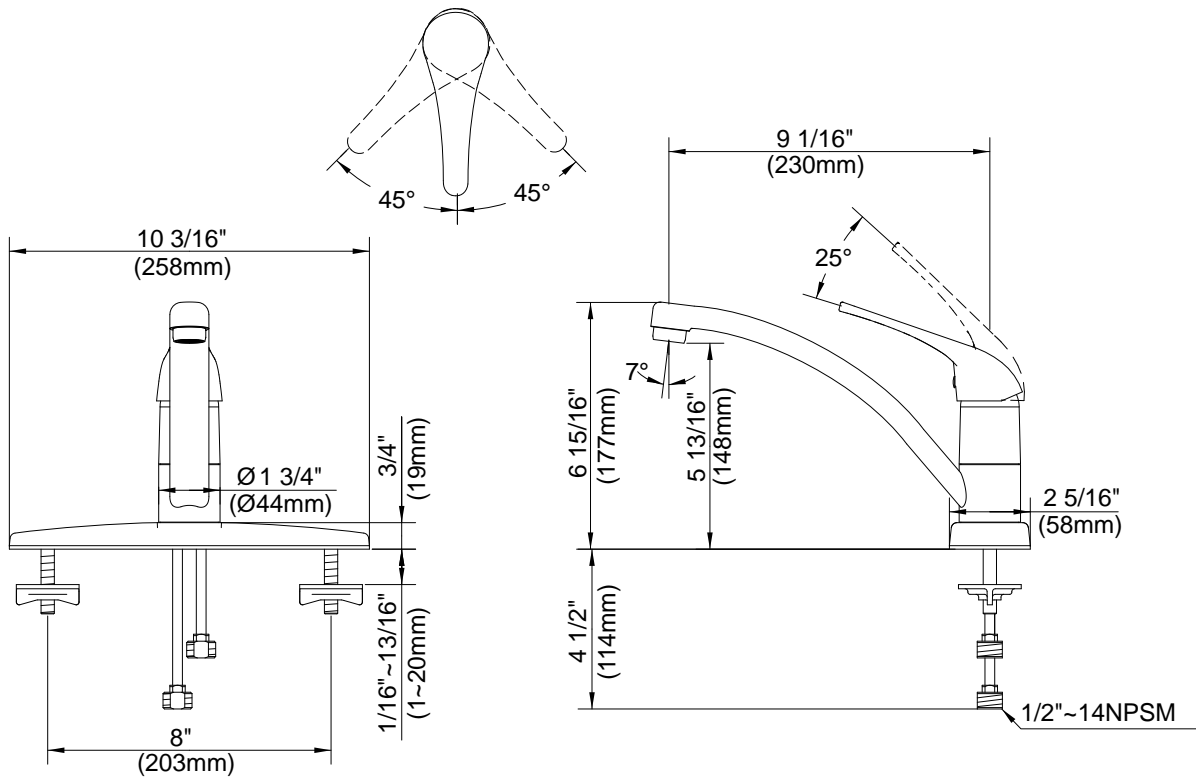

Submittal Information:

Job Name: _____
Contractor: _____

Location: _____
Contact #: _____