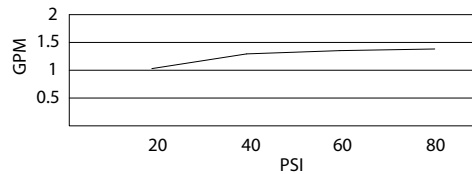

SPECIFICATIONS

AERIAL™ TWO HANDLE WIDESPREAD LAVATORY FAUCET

Model

D304025 (Replaces D301325 series)

Description

- Ceramic disc valve
- 3 1/2" high spout, 4 1/2" spout length
- Metal pop-up drain assembly
- 3 hole mount

Standards

- UPC/cUPC
- NSF 61-9
- Energy policy act of 1992

- ASME A112.18.1

- CSA B125

- Meets CA AB-1953

Less than 0.25% Lead content

- ADA Accessibility Guidelines for Buildings and Facilities - 4.27.4 Controls and Mechanisms

Warranty

Danze products are covered by a manufacturer's limited "lifetime" warranty for manufacturing defects.

Flow Rate

Finishes Available

- Chrome
- Other: Refer to Price List for additional finish