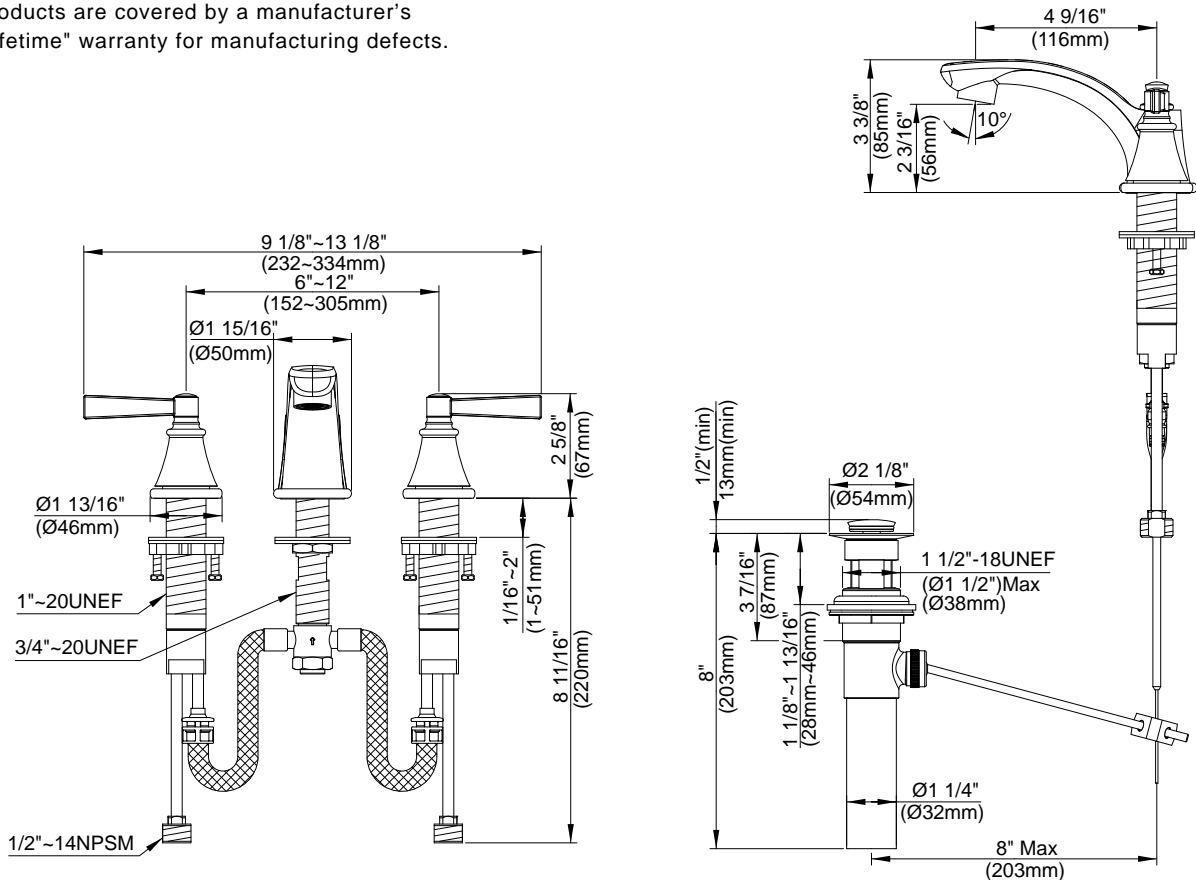

Submittal Information:

Job Name: _____
Contractor: _____

Location: _____
Contact #: _____