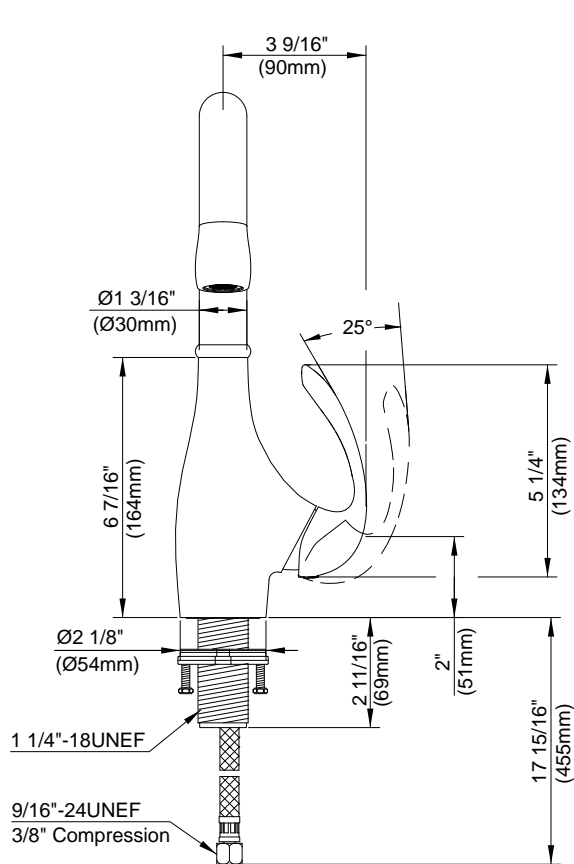

Submittal Information:

Job Name: _____
Contractor: _____

Location: _____
Contact #: _____