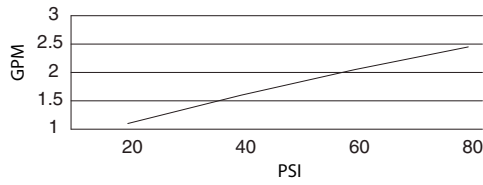

SPECIFICATIONS

BELLEFLEUR® SINGLE HANDLE BAR & CONVENIENCE FAUCET

Model

D151546 (Replaces D155046 series)

Description

- Ceramic disc valve
- 13" high swivel spout, 5 1/4" spout length
- Single hole mount

Standards

- NSF 61-9
- Energy Policy Act of 1992

NSF/ANSI 372

- ASME A112.18.1M/A112.18.1
- NSF/ANSI 372
- CSA B125.1

- ADA Accessibility Guidelines for Buildings and Facilities - 4.27.4 Controls and Mechanisms

Warranty

Danze products are covered by a manufacturer's limited "lifetime" warranty for manufacturing defects.

Flow Rate

Finishes Available

- Chrome
- Other: Refer to Price List for additional finish