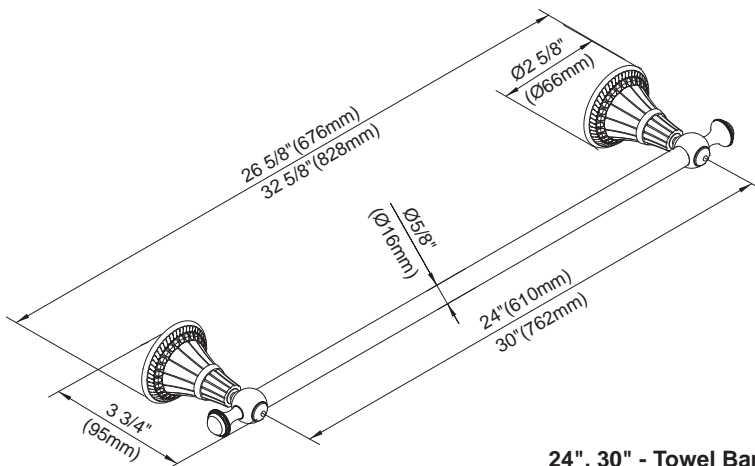

Available Finishes

- Brushed Nickel
- Oil Rub Bronze

COL - TBR - 24AS - 24" Towel Bar
COL - TBR - 30AS - 30" Towel Bar

COL - RHK - Robe Hook

COL - TPH - Paper Holder

COL - TRG - Towel Ring

24", 30" - Towel Bar