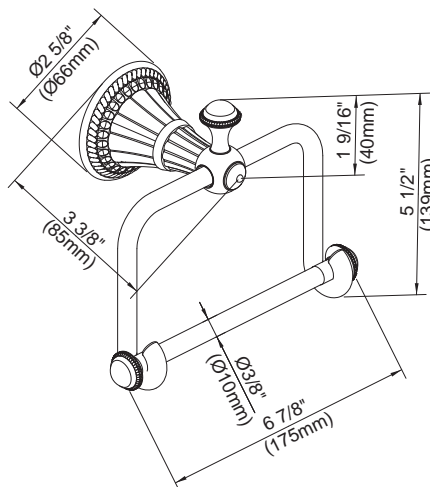

Paper Holder