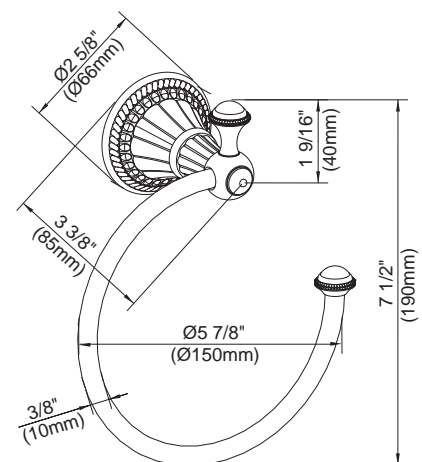

Towel Ring

Submittal Information:

Job Name: _____

Location: _____

Contractor: _____

Contact #: _____