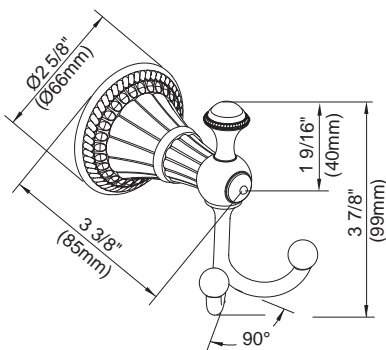

Available Finishes

- Brushed Nickel
- Oil Rub Bronze

COL - TBR - 24AS - 24" Towel Bar
COL - TBR - 30AS - 30" Towel Bar

COL - RHK - Robe Hook

COL - TPH - Paper Holder

COL - TRG - Towel Ring

24", 30" - Towel Bar