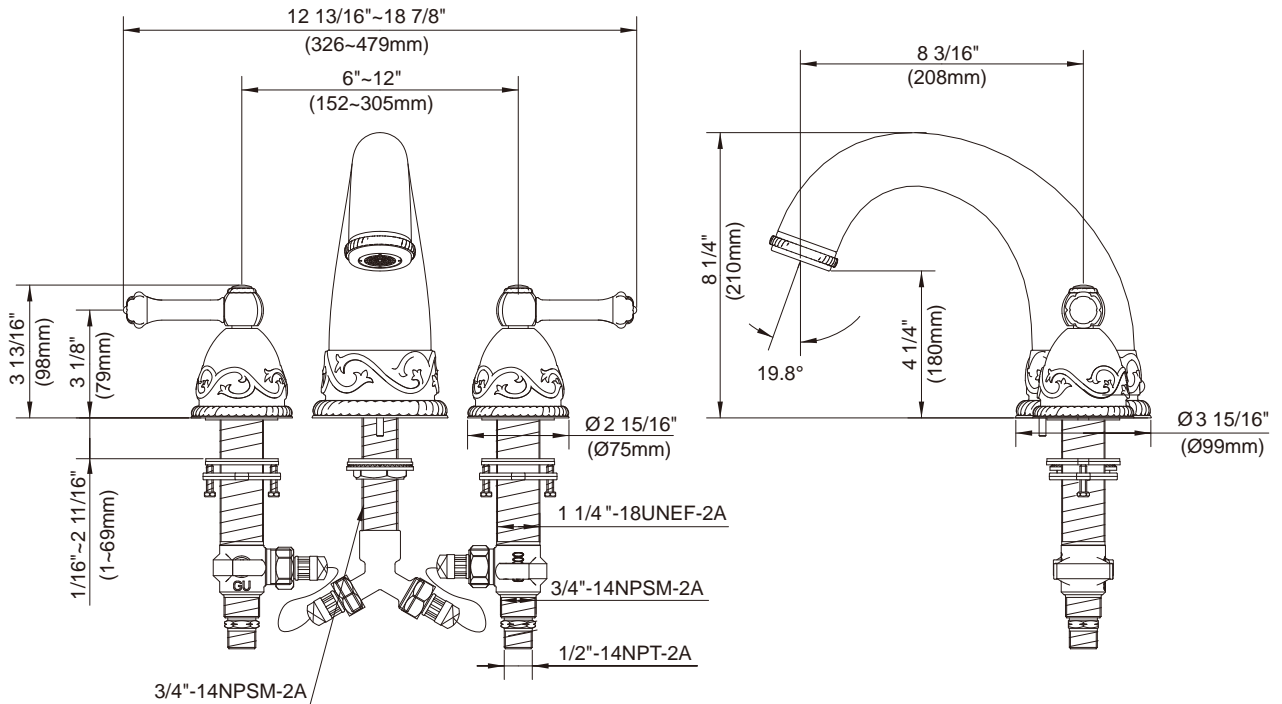

Submittal Information:

Job Name: _____

Location: _____

Contractor: _____

Contact #: _____