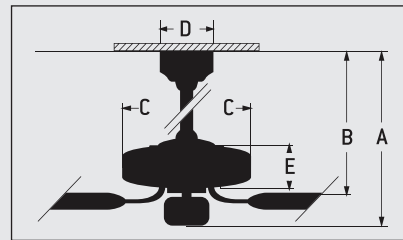

Rustic Iron Trellis with 54" Outdoor Trellis Rustic Iron Blades | Model . . . **TL52RI**
 Blade . . . **B554X-ORI**
 Light . . . **Not Shown**

Trellis

FEATURES

- Heavy-Duty, 3 Speed Reversible Motor
- 2" and 6" Downrods (Included)
- 30 Year Limited Warranty
- Blades Sold Separately
- Outdoor Light Kit Adaptable (Optional)
- Universal Control Adaptable (Optional - Indoor Installation ONLY)
- Suitable for Wet Locations

SPECS

- Blade Sweep Option.44", 52", 54", 56"
- Number of Blades5
- Blade Pitch14°
- Motor Size (MM).188 x 15
- AMPS (HI Speed)>1
- Watts (HI Speed)<1
- Shipping Wt. (lbs.)27.3
- CU. FT. in Carton2.0
- Airflow* (Cubic Feet Per Minute) 5,736
- Airflow Efficiency* (CFM Per Watt) 80
- Airflow Efficiency* (CFM Per Watt) 80

CEILING DROP DIMENSIONS

- A: 2" DR - 12.5"
- B: 2" DR - 7.0"
- A: 6" DR - 15.5"
- B: 6" DR - 11.0"
- C: 13.0"
- D: 6.0"
- E: 5.5"
- DR = Downrod

"Compare: 36" to 48" ceiling fans have airflow efficiencies ranging from approximately 71 to 86 cubic feet per minute per watt at high speed."