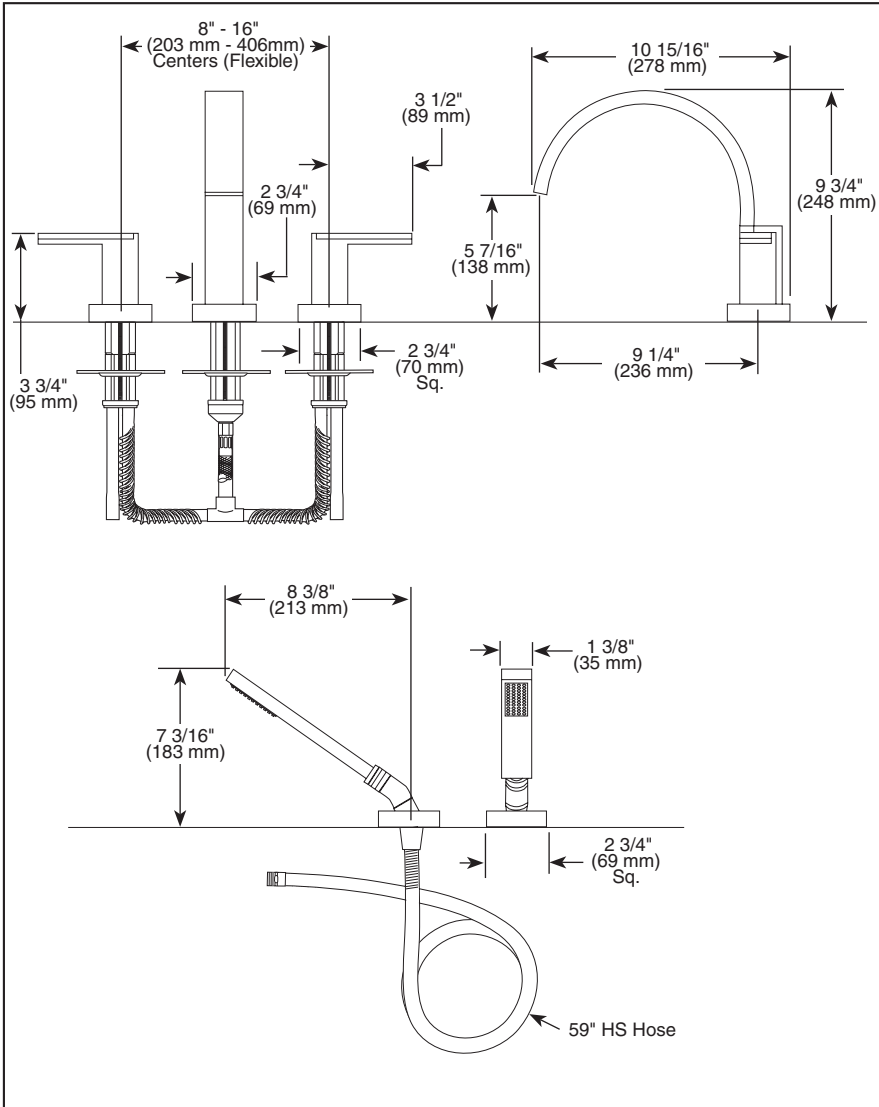

Submitted Model No.: _____

Specific Features: _____

▲ Designate proper finish suffix

BRIZO®

ROMAN TUB/WHIRLPOOL FAUCET TRIM

- Siderna™ Bath Collection
- Three Hole Installation (T67380 & T67381 Series)
- Four Hole Installation (T67480 & T67481 Series)
- Rough-In Kit Must Also be Ordered to Complete Installation (R64707 for four hole and R62707 for three hole)

STANDARD SPECIFICATIONS:

- Trim Only for two handle Roman Tub faucet for concealed mounting.
- 10 15/16" (278 mm) long, 9 3/4" (248 mm) high slip-on rigid spout.
- Temperature and volume controlled with handles.
- Rough-In kit must also be ordered to complete installation (R64707 for four hole and R62707 for three hole). There are separate specification sheets on each rough-in kit if more details are required.
- Handshower includes double check valves for backflow prevention (T67480 & T67481).
- Handshower flows 2.5 gpm @ 80 psi.
- Minimum 4 1/2" (114 mm) to maximum 10" (254 mm) distance between holes.
- Accommodates up to 2 1/2" deck thickness.

COMPLETE VALVE COMPLIES WITH:

- ASME A112.18.1 / CSA B125.1
- Indicates compliance to ICC/ANSI A117.1

Delta Faucet Company

Indianapolis, IN 46280
A Division of Masco Corporation of Indiana
© 2010 Masco Corporation of Indiana