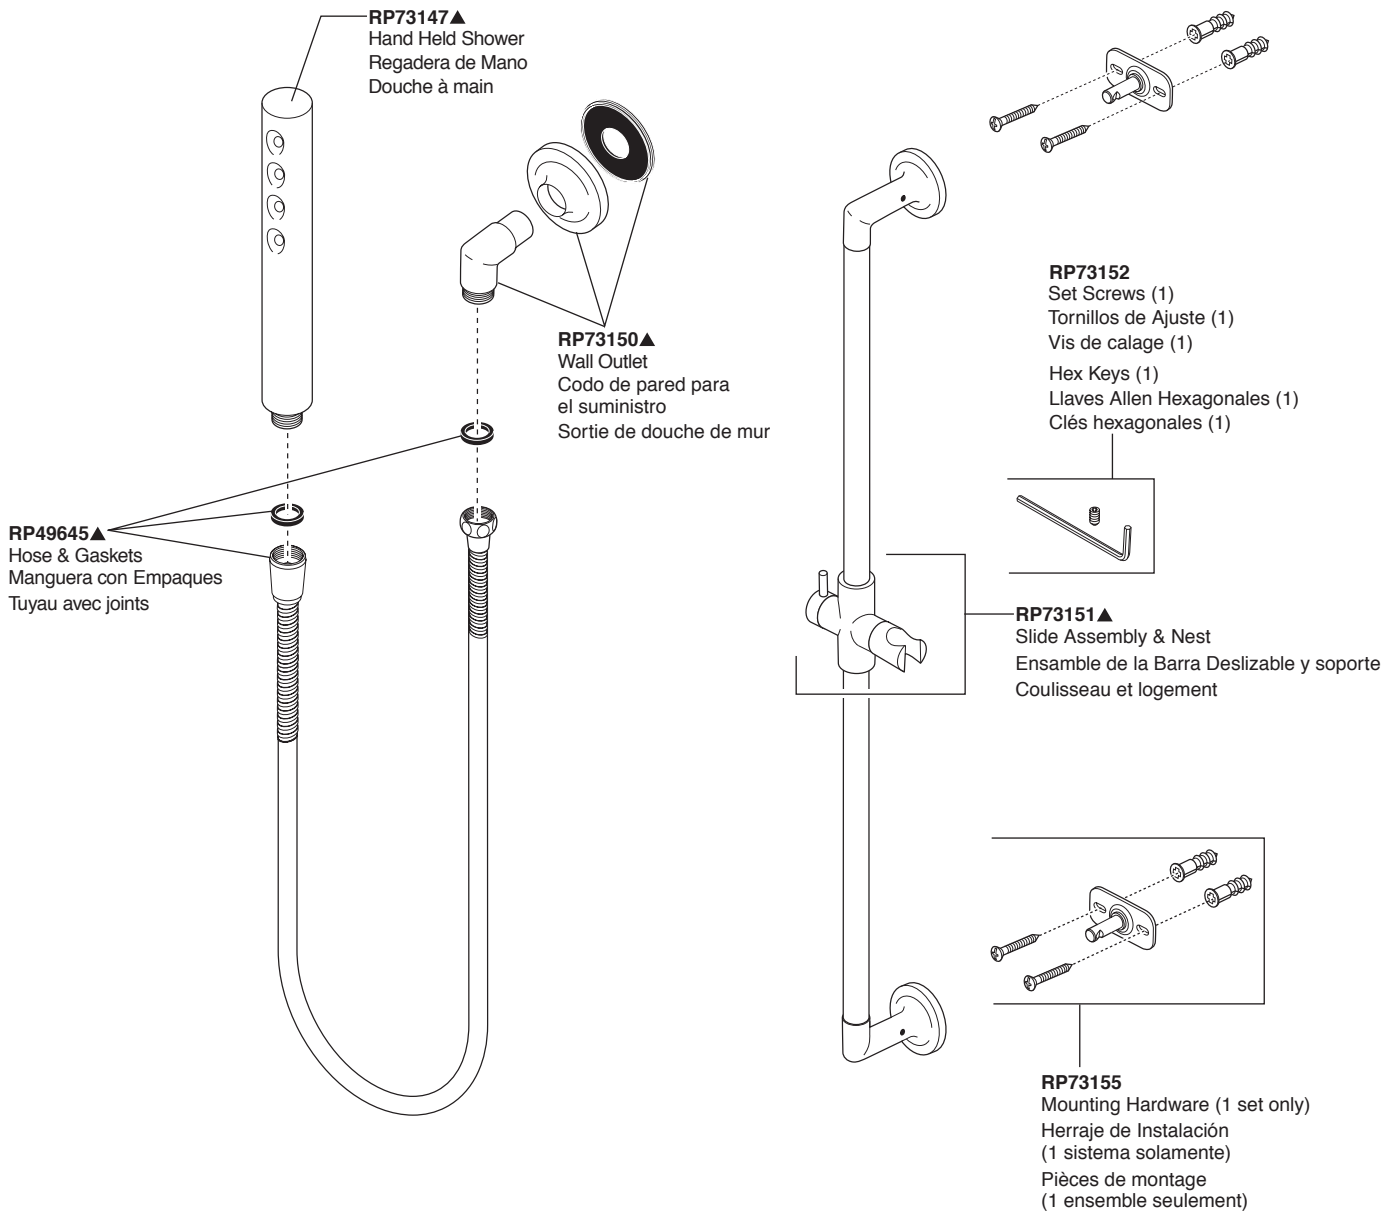

ODIN™ SHOWER SLIDE BAR—WITH HAND HELD SHOWER

Model/Modelo — 85775

SHOWER BAR