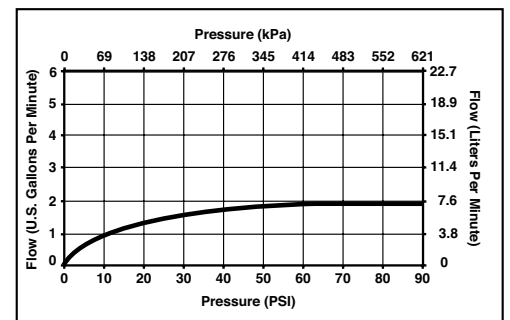

COMPLIES WITH:

- ASME A112.18.1 / CSA B125.1
- EPA WaterSense®

Delta reserves the right (1) to make changes in specifications and materials, and (2) to change or discontinue models, both without notice or obligation. Dimensions are for reference only.