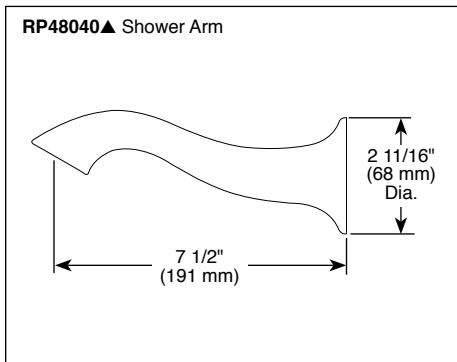

▲Designate proper finish suffix

BRIZO®

CEILING MOUNT SHOWERHEAD

- RSVP® Bath Collection
- Showerhead Featuring H₂Okinetic Technology®
- 2.0 GPM Max @ 80 PSI

STANDARD SPECIFICATIONS:

- H₂Okinetic Technology® single function showerhead.
- Finished sprayface matches shell finish.
- Showerhead has 1/2"-14 NPSM female connection.
- Optional solid brass showerarm (RP48040).
- 2.0 gpm @ 80 PSI.
- Wrench flats for tightening.
- Showerhead ball nut pivots and rotates.

WARRANTY

- Lifetime Faucet and Finish Limited Warranty to the original consumer purchaser to be free from defects in material and workmanship.
- 5 Year Limited Warranty for usage in all industrial, commercial and business applications.