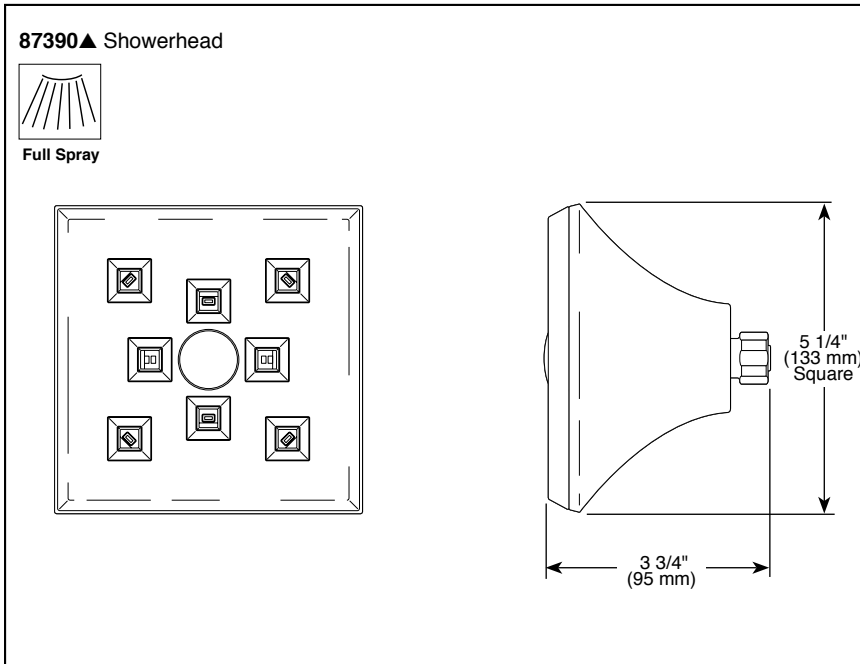

▲Designate proper finish suffix

BRIZO®

CEILING MOUNT SHOWERHEAD

- RSVP® Bath Collection
- Showerhead Featuring H₂Okinetic Technology®
- 2.0 GPM Max @ 80 PSI

STANDARD SPECIFICATIONS:

- H₂Okinetic Technology® single function showerhead.
- Finished sprayface matches shell finish.
- Showerhead has 1/2"-14 NPSM female connection.
- Optional solid brass showerarm (RP48040).
- 2.0 gpm @ 80 PSI.
- Wrench flats for tightening.
- Showerhead ball nut pivots and rotates.

WARRANTY

- Lifetime Faucet and Finish Limited Warranty to the original consumer purchaser to be free from defects in material and workmanship.
- 5 Year Limited Warranty for usage in all industrial, commercial and business applications.