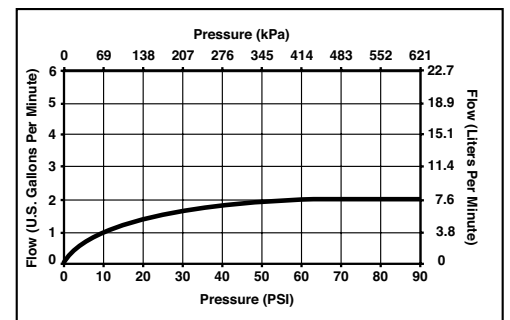

COMPLIES WITH:

- ASME A112.18.1 / CSA B125.1
- EPA WaterSense®

Delta reserves the right (1) to make changes in specifications and materials, and (2) to change or discontinue models, both without notice or obligation. Dimensions are for reference only. See current full-line price book or www.brizo.com for finish options and product availability.

DSP-B-87330 REV. A

Delta Faucet Company

55 E. 111th Street, Indianapolis, Indiana 46280
350 South Edgeware Road, St. Thomas, Ontario, Canada N5P 4L1
© 2012 Masco Corporation of Indiana