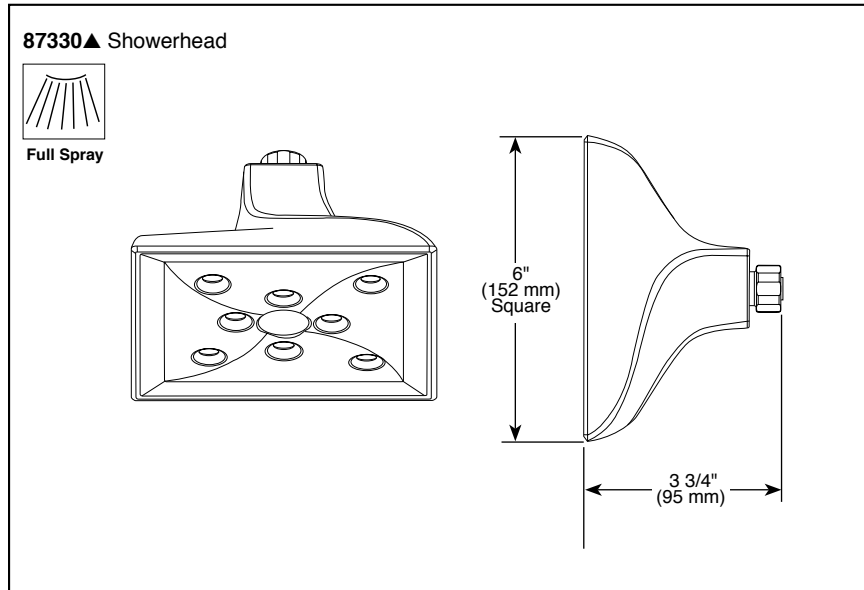

87330▲

Submitted Model No.: _____

Specific Features: _____

▲ Designate proper finish suffix

BRIZO®

RAINCAN SHOWERHEAD

- Virage® Bath Collection
- Showerhead Featuring H₂Okinetic Technology®
- 2.0 GPM Max @ 80 PSI

STANDARD SPECIFICATIONS:

- H₂Okinetic Technology® single function showerhead.
- Finished sprayface matches shell finish.
- Showerhead has 1/2"-14 NPSM female connection.
- Optional solid brass showerarm (RP62603).
- 2.0 gpm @ 80 PSI.
- Wrench flats for tightening.
- Showerhead ball nut pivots and rotates.