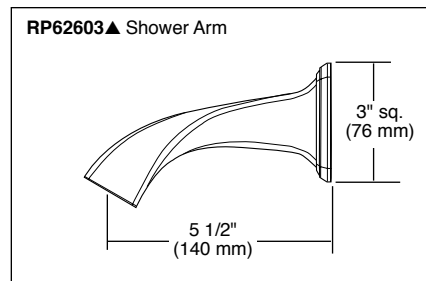

87330▲

Submitted Model No.: _____

Specific Features: _____

▲ Designate proper finish suffix

BRIZO®

RAINCAN SHOWERHEAD

- Virage® Bath Collection
- Showerhead Featuring H₂Okinetic Technology®
- 2.0 GPM Max @ 80 PSI

STANDARD SPECIFICATIONS:

- H₂Okinetic Technology® single function showerhead.
- Finished sprayface matches shell finish.
- Showerhead has 1/2"-14 NPSM female connection.
- Optional solid brass showerarm (RP62603).
- 2.0 gpm @ 80 PSI.
- Wrench flats for tightening.
- Showerhead ball nut pivots and rotates.