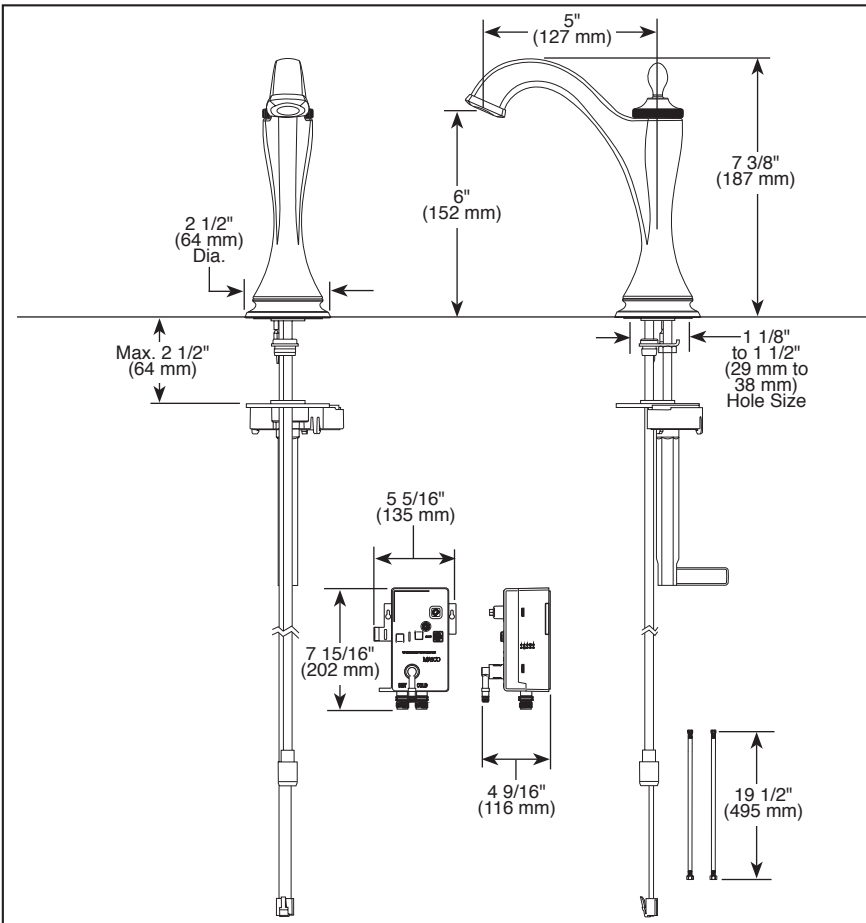

Complies with ASME A112.18.2/ CSA B125.2

▲ Designate Proper Finish Suffix

Delta reserves the right (1) to make changes in specifications and materials, and (2) to change or discontinue models, both without notice or obligation. Dimensions are for reference only. See current full-line price book or www.brizo.com for finish options and product availability.

BSP-L-65685LF Rev. E