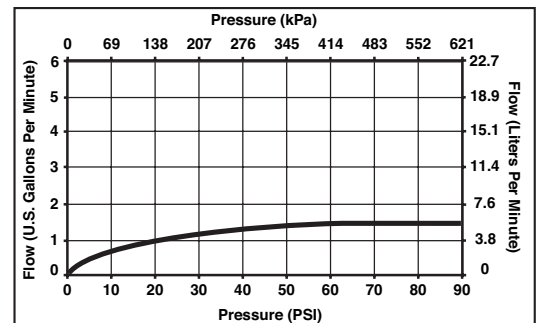

Delta Faucet Company

55 E. 111th Street, Indianapolis, Indiana 46280
350 South Edgeware Road, St. Thomas, ON N5P 4L1
© 2014 Masco Corporation of Indiana