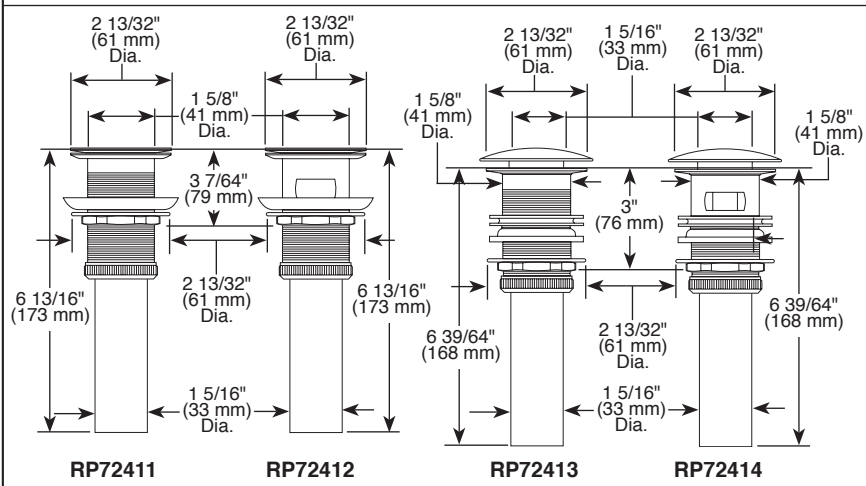

Complies with ASME A112.18.2/ CSA B125.2

▲ Designate Proper Finish Suffix

Delta reserves the right (1) to make changes in specifications and materials, and (2) to change or discontinue models, both without notice or obligation. Dimensions are for reference only. See current full-line price book or www.brizo.com for finish options and product availability.

BSP-L-65685LF Rev. E