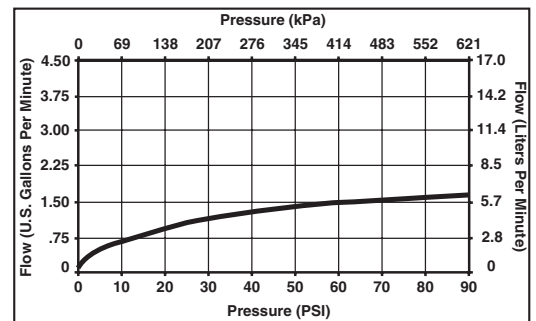

COMPLIES WITH:

- ASME A112.18.1 / CSA B125.1
- ASME A112.18.6
- ♿ Indicates compliance to ICC/ANSI A117.1
- Verified compliant with .25% weighted average Pb content regulations.