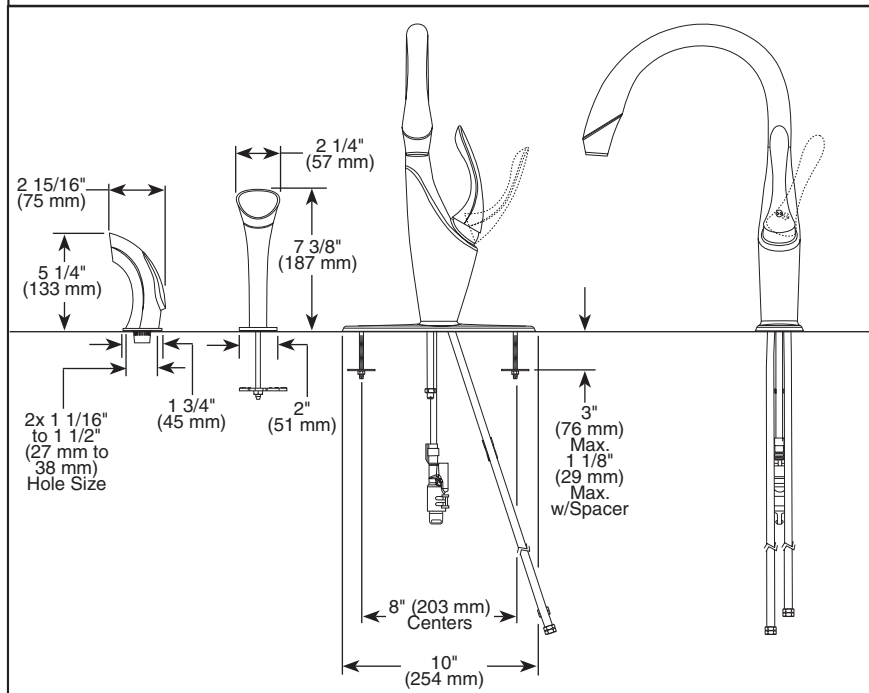

Submitted Model No.: _____

Specific Features: _____

BRIZO®

KITCHEN FAUCETS

- Vuelo™ Collection
- Single Handle Deck Mount Waterfall
- Single, 2, 3, or 4 Hole Sink Applications
- Centermount or 8" (203 mm) Centers w/ Optional 10" (254 mm) Escutcheon
- Optional Vase, Soap Dispenser, and Side Spray

STANDARD SPECIFICATIONS:

- Single handle waterfall kitchen faucets for mounting on single, two, three, and four hole sinks.
- 15 3/4" (400 mm) high, 10 3/8" (264 mm) long, spout swings 360°.
- Lever handle. Control mechanism shall be full-motion valve cartridge.
- Red/blue graphics on handle button to indicate hot/cold temperature.
- Thin deck mounting aid to help secure product if used on thin sinks.