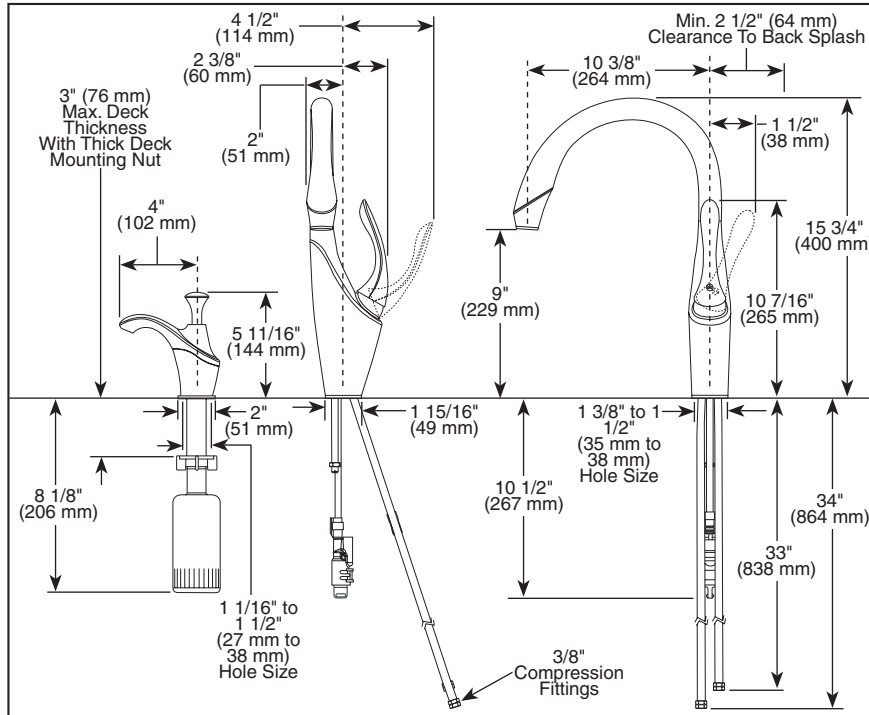

Submitted Model No.: _____

Specific Features: _____

BRIZO®

KITCHEN FAUCETS

- Vuelo™ Collection
- Single Handle Deck Mount Waterfall
- Single, 2, 3, or 4 Hole Sink Applications
- Centermount or 8" (203 mm) Centers w/ Optional 10" (254 mm) Escutcheon
- Optional Vase, Soap Dispenser, and Side Spray

STANDARD SPECIFICATIONS:

- Single handle waterfall kitchen faucets for mounting on single, two, three, and four hole sinks.
- 15 3/4" (400 mm) high, 10 3/8" (264 mm) long, spout swings 360°.
- Lever handle. Control mechanism shall be full-motion valve cartridge.
- Red/blue graphics on handle button to indicate hot/cold temperature.
- Thin deck mounting aid to help secure product if used on thin sinks.