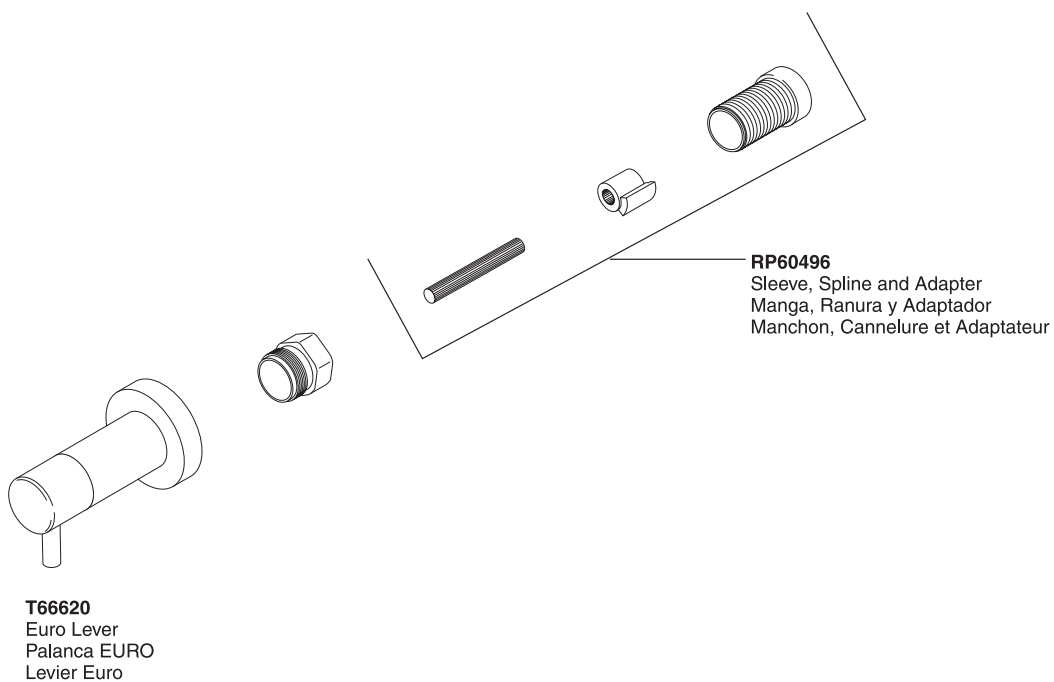

EURO CUSTOM SHOWER—HIGH FLOW SENSORI™

Model/Modelo—T66620 Trim

TUB / SHOWER