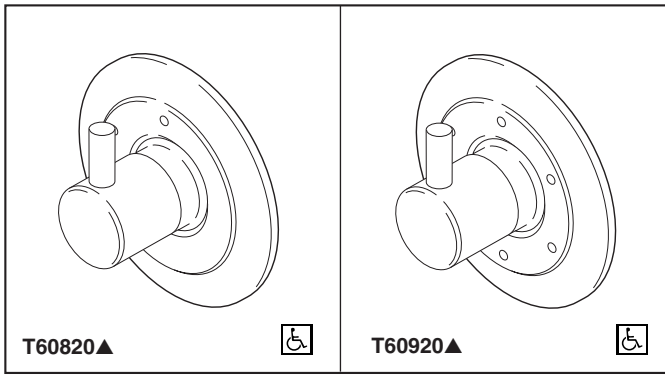

BRIZO®

CUSTOM SHOWER DIVERTER

- Euro Collection
- Three Function Diverter Trim (T60820)
- Six Function Diverter Trim (T60920)

Submitted Model No.: _____

Specific Features: _____

▲ Designate proper finish suffix