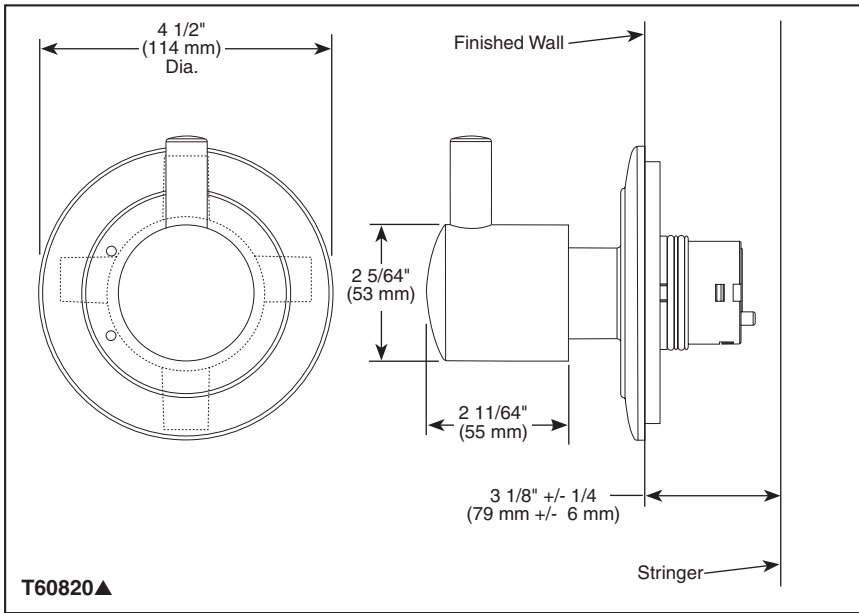

BRIZO®

CUSTOM SHOWER DIVERTER

- Euro Collection
- Three Function Diverter Trim (T60820)
- Six Function Diverter Trim (T60920)

Submitted Model No.: _____

Specific Features: _____

▲ Designate proper finish suffix

STANDARD SPECIFICATIONS

- Three function diverter. 2 individual positions, 1 shared positions.
- Six function diverter. 3 individual positions, 3 shared positions.
- Must also order R60700 rough-in.

WARRANTY