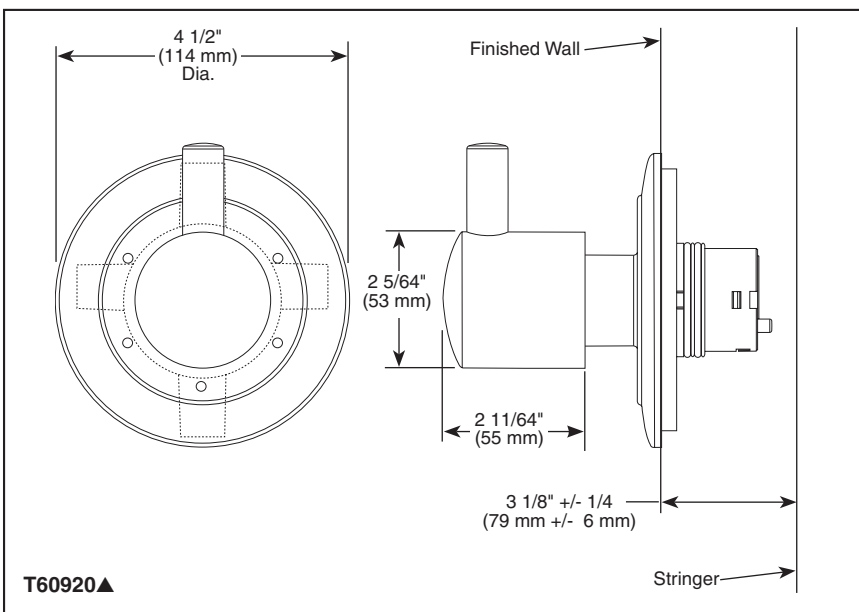

BRIZO®

CUSTOM SHOWER DIVERTER

- Euro Collection
- Three Function Diverter Trim (T60820)
- Six Function Diverter Trim (T60920)

Submitted Model No.: _____

Specific Features: _____

▲ Designate proper finish suffix

STANDARD SPECIFICATIONS

- Three function diverter. 2 individual positions, 1 shared positions.
- Six function diverter. 3 individual positions, 3 shared positions.
- Must also order R60700 rough-in.

WARRANTY