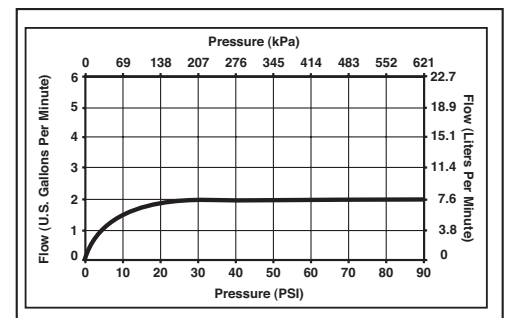

Delta reserves the right (1) to make changes in specifications and materials, and (2) to change or discontinue models, both without notice or obligation. Dimensions are for reference only. See current full-line price book or www.brizo.com for finish options and product availability.

BSP-B-82305 Rev. A

Delta Faucet Company

Indianapolis, IN 46280
A Division of Masco Corporation of Indiana
© 2010 Masco Corporation of Indiana