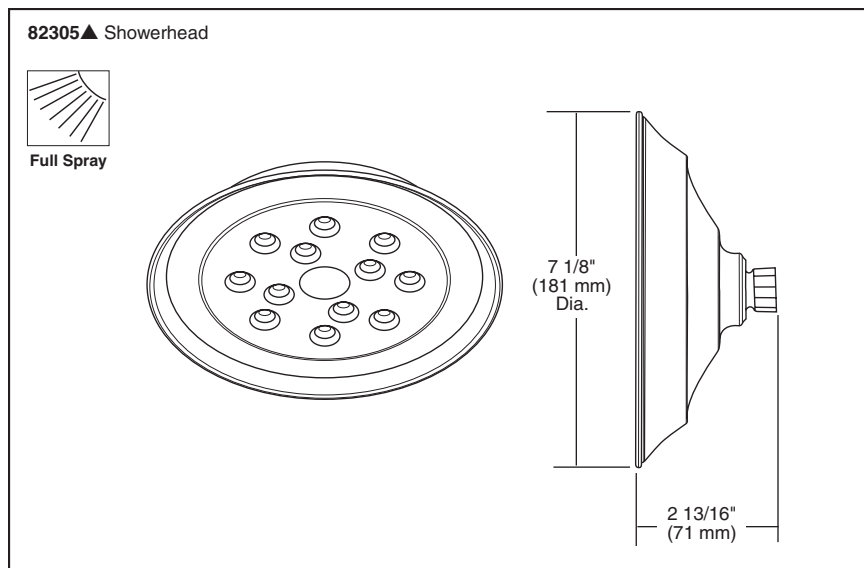

Submitted Model No.: _____

Specific Features: _____

▲ Designate proper finish suffix

BRIZO®

SHOWERHEAD

- Baliza® Bath Collection
- Showerhead Featuring H₂O Kinetic Technology®
- 2.0 GPM Max @ 80 PSI
- Touch-Clean® 1-Function Showerhead

STANDARD SPECIFICATIONS:

- Standard 1/2" pipe fitting.
- 2.0 GPM Max @ 80 PSI.
- Wrench flats for tightening.
- 120° maximum handle rotation.
- Single function showerhead.
- H₂O Kinetic Technology®

WARRANTY