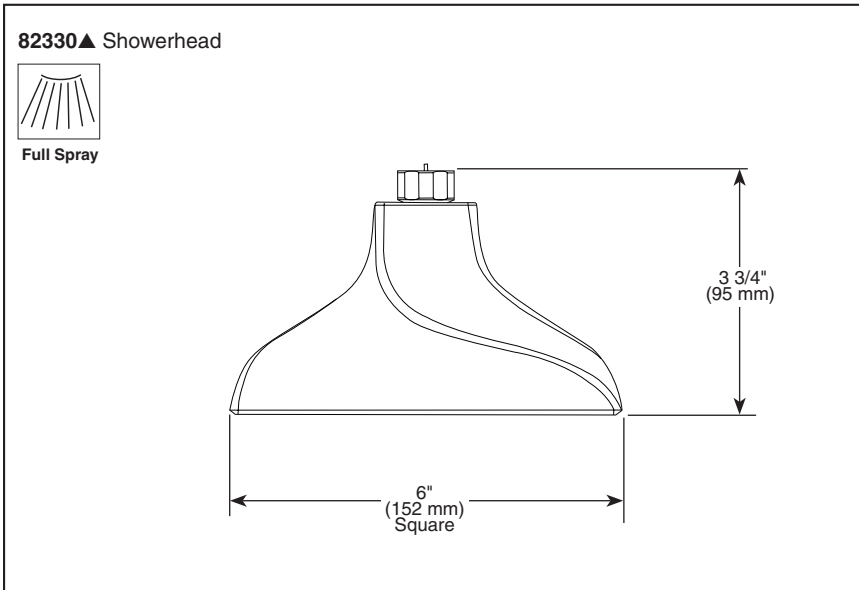

82330▲

Submitted Model No.: _____

Specific Features: _____

▲ Designate proper finish suffix

BRIZO®

RAIN CAN SHOWERHEAD

■ Virage™ Bath Collection

STANDARD SPECIFICATIONS:

- H₂O Kinetic Technology® single function showerhead.
- Finished sprayface matches shell finish.
- Showerhead has 1/2"-14 NPSM female connection.
- Optional solid brass showerarm (RP62603).
- 2.0 gpm @ 80 PSI.