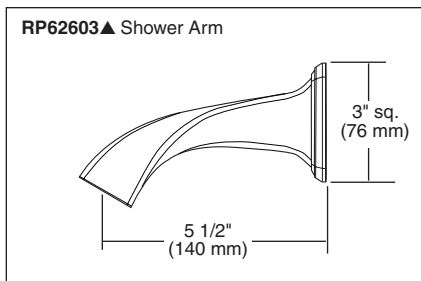

82330▲

Submitted Model No.: _____

Specific Features: _____

▲ Designate proper finish suffix

BRIZO®

RAIN CAN SHOWERHEAD

■ Virage™ Bath Collection

STANDARD SPECIFICATIONS:

- H₂O Kinetic Technology® single function showerhead.
- Finished sprayface matches shell finish.
- Showerhead has 1/2"-14 NPSM female connection.
- Optional solid brass showerarm (RP62603).
- 2.0 gpm @ 80 PSI.