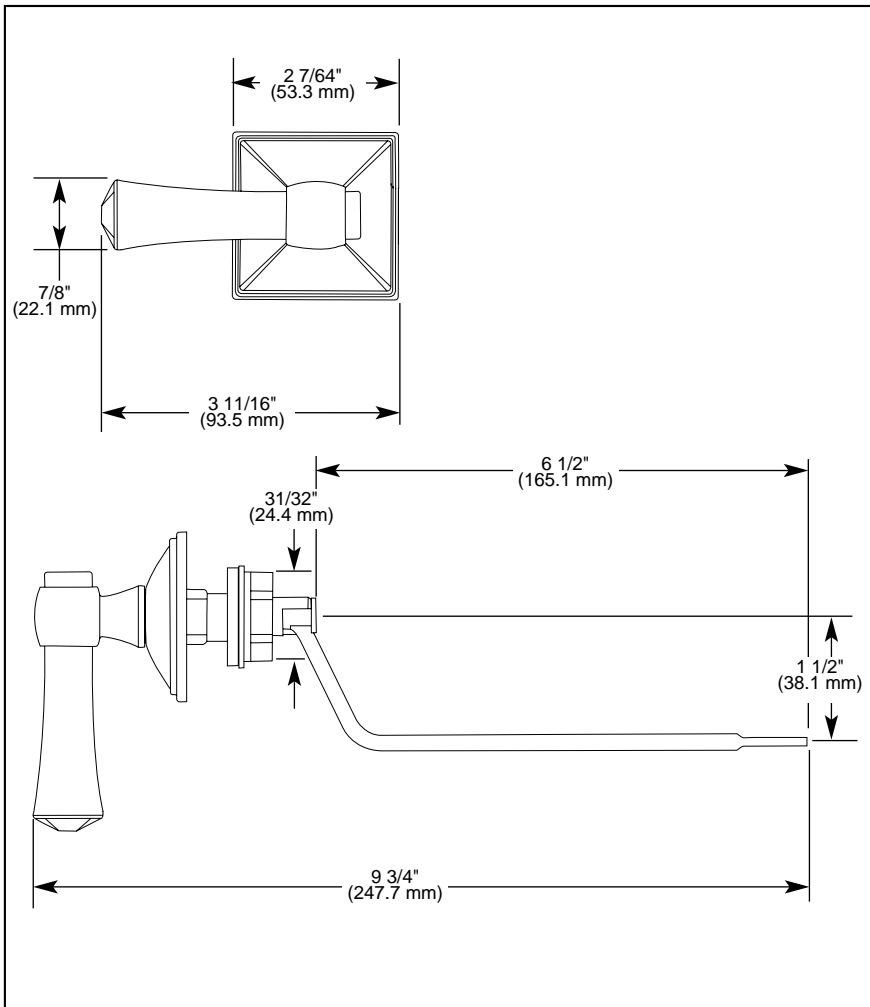

BRIZO[®]

ACCESSORIES

- Vesi™ Series
- Side Mount Toilet Tank Lever

Submitted Model No.: _____

Specific Features: _____

STANDARD SPECIFICATIONS:

- Installation instructions included with product.

WARRANTY