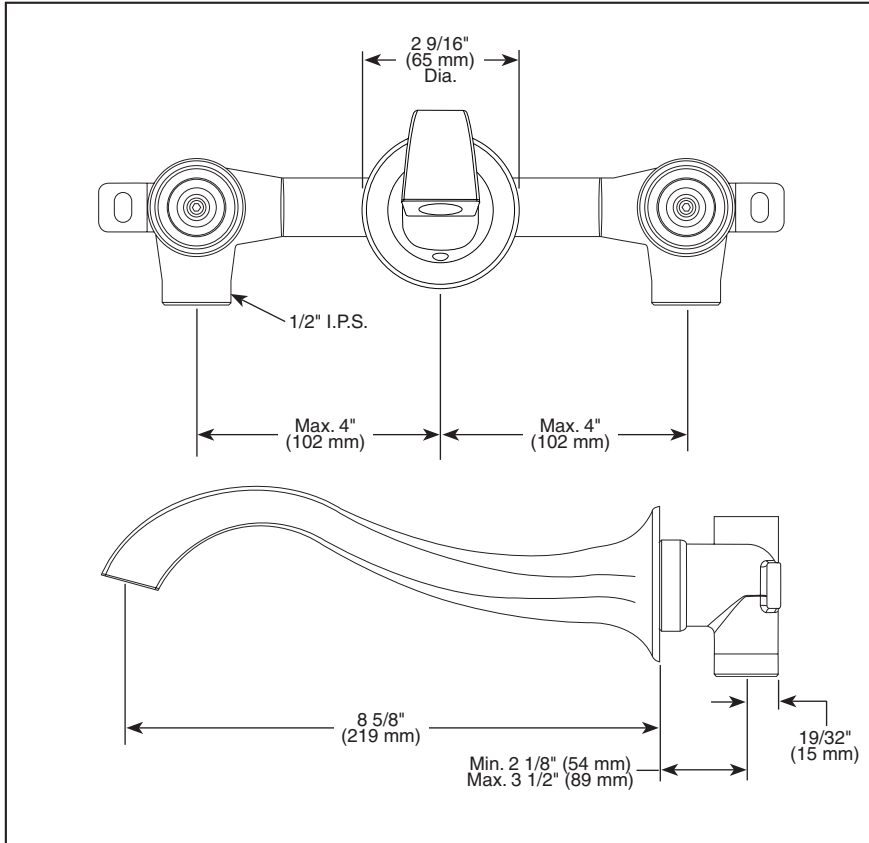

65890LF-▲LHP

Submitted Model No.: _____

Specific Features: _____

▲ Designate Proper Finish Suffix

BRIZO®

LAVATORY FAUCETS

- RSVP™ Bath Collection
- Two Handle Wall Mount
- 3 Hole Applications
- 8" Centers
- Temperature and Volume Controlled With Handles
- 8 5/8" Solid Metal Spout

STANDARD SPECIFICATIONS:

- Two handle lavatory faucet for concealed mounting on 3 hole applications.
- 8 5/8" solid metal spout.
- LHP - Less Handle Program. See handle options below.
- Control mechanism shall be of the rotating ceramic cylinder type with 90° (1/4 turn) rotation.
- 8" Center, 4" distance between holes.
- 1 1/2" recommended hole size.
- Rough-in dimensions: 2 1/8" to 3 1/2".
- 1/2" I.P.S. inlets.
- See Brizo price list for grid strainer or push-close - push-open drain options.
- Maximum flow rate 1.5 gpm @ 60 PSI.