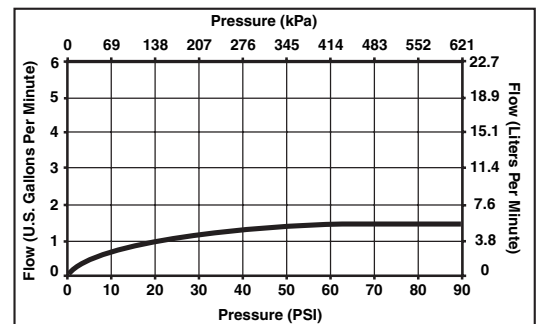

Delta Faucet Company

55 E. 111th Street, Indianapolis, Indiana 46280
395 Matheson Blvd. E., Mississauga, ON L4Z 2H2
© 2010 Masco Corporation of Indiana

Delta reserves the right (1) to make changes in specifications and materials, and (2) to change or discontinue models, both without notice or obligation. Dimensions are for reference only. See current full-line price book or www.brizo.com for finish options and product availability.

BSP-L-65890LF-LHP Rev. A