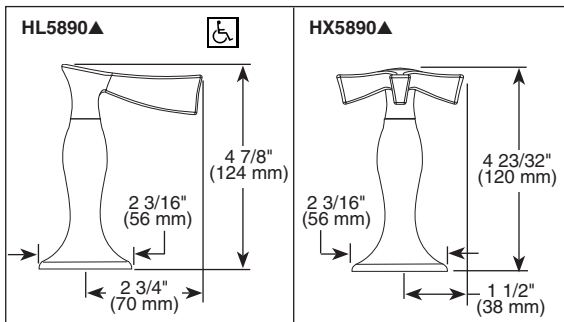

65890LF-▲LHP

Submitted Model No.: _____

Specific Features: _____

▲ Designate Proper Finish Suffix

BRIZO®

LAVATORY FAUCETS

- RSVP™ Bath Collection
- Two Handle Wall Mount
- 3 Hole Applications
- 8" Centers
- Temperature and Volume Controlled With Handles
- 8 5/8" Solid Metal Spout

STANDARD SPECIFICATIONS:

- Two handle lavatory faucet for concealed mounting on 3 hole applications.
- 8 5/8" solid metal spout.
- LHP - Less Handle Program. See handle options below.
- Control mechanism shall be of the rotating ceramic cylinder type with 90° (1/4 turn) rotation.
- 8" Center, 4" distance between holes.
- 1 1/2" recommended hole size.
- Rough-in dimensions: 2 1/8" to 3 1/2".
- 1/2" I.P.S. inlets.
- See Brizo price list for grid strainer or push-close - push-open drain options.
- Maximum flow rate 1.5 gpm @ 60 PSI.