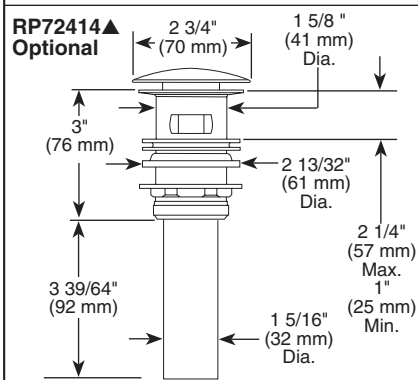

▲ Designate Proper Finish Suffix

Delta reserves the right (1) to make changes in specifications and materials, and (2) to change or discontinue models, both without notice or obligation. Dimensions are for reference only. See current full-line price book or www.brizo.com for finish options and product availability.

BSP-L-65485LF-LHP Rev. B

Delta Faucet Company

55 E. 111th Street, Indianapolis, Indiana 46280
350 South Edgeware Road, St. Thomas, Ontario, Canada N5P 4L1
© 2013 Masco Corporation of Indiana