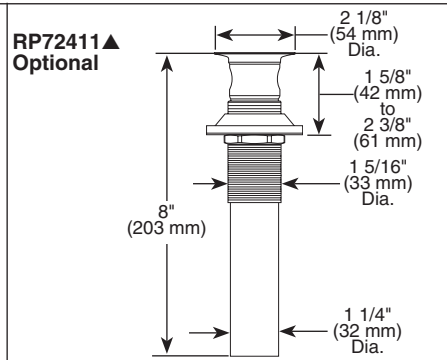

▲ Designate Proper Finish Suffix

Delta reserves the right (1) to make changes in specifications and materials, and (2) to change or discontinue models, both without notice or obligation. Dimensions are for reference only. See current full-line price book or www.brizo.com for finish options and product availability.

BSP-L-65485LF-LHP Rev. B

Delta Faucet Company

55 E. 111th Street, Indianapolis, Indiana 46280
350 South Edgeware Road, St. Thomas, Ontario, Canada N5P 4L1
© 2013 Masco Corporation of Indiana