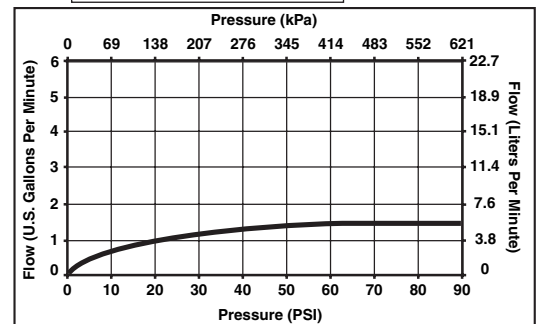

▲ Designate Proper Finish Suffix

Delta reserves the right (1) to make changes in specifications and materials, and (2) to change or discontinue models, both without notice or obligation. Dimensions are for reference only. See current full-line price book or www.brizo.com for finish options and product availability.

BSP-L-65485LF-LHP Rev. B

Delta Faucet Company

55 E. 111th Street, Indianapolis, Indiana 46280
350 South Edgeware Road, St. Thomas, Ontario, Canada N5P 4L1
© 2013 Masco Corporation of Indiana