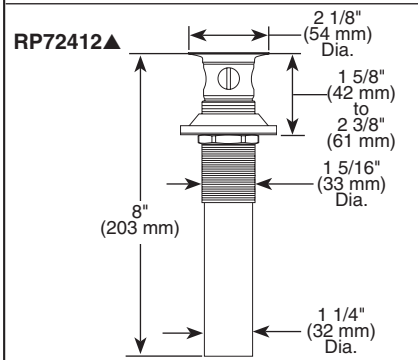

▲ Designate Proper Finish Suffix

Delta reserves the right (1) to make changes in specifications and materials, and (2) to change or discontinue models, both without notice or obligation. Dimensions are for reference only. See current full-line price book or www.brizo.com for finish options and product availability.

BSP-L-65485LF-LHP Rev. B

Delta Faucet Company

55 E. 111th Street, Indianapolis, Indiana 46280
350 South Edgeware Road, St. Thomas, Ontario, Canada N5P 4L1
© 2013 Masco Corporation of Indiana