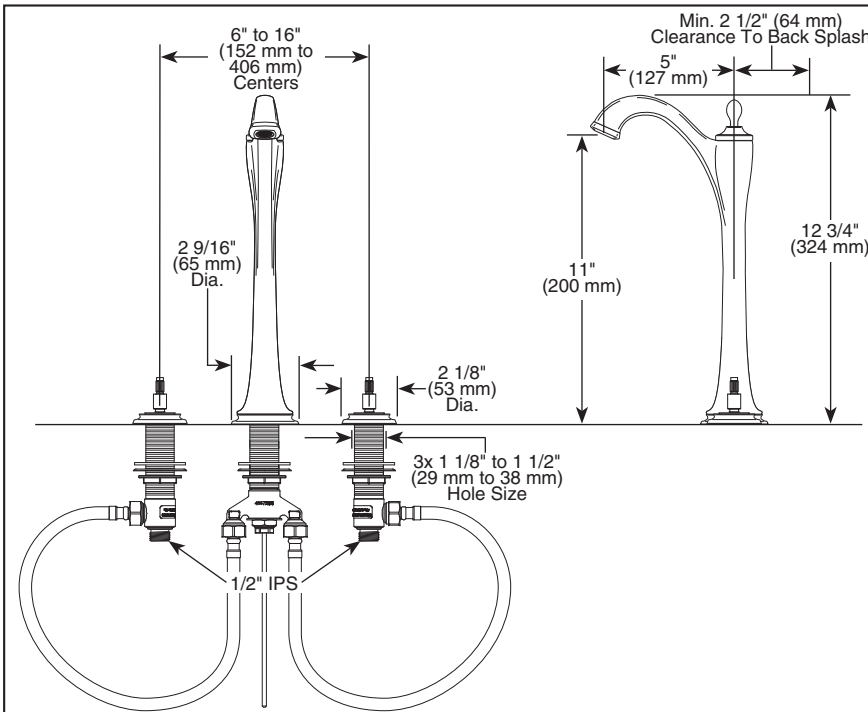

▲ Designate Proper Finish Suffix

Delta reserves the right (1) to make changes in specifications and materials, and (2) to change or discontinue models, both without notice or obligation. Dimensions are for reference only. See current full-line price book or www.brizo.com for finish options and product availability.

BSP-L-65485LF-LHP Rev. B

Delta Faucet Company

55 E. 111th Street, Indianapolis, Indiana 46280
350 South Edgeware Road, St. Thomas, Ontario, Canada N5P 4L1
© 2013 Masco Corporation of Indiana