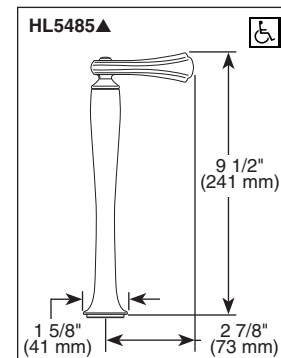

▲ Designate Proper Finish Suffix

Delta reserves the right (1) to make changes in specifications and materials, and (2) to change or discontinue models, both without notice or obligation. Dimensions are for reference only. See current full-line price book or www.brizo.com for finish options and product availability.

BSP-L-65485LF-LHP Rev. B

Delta Faucet Company

55 E. 111th Street, Indianapolis, Indiana 46280
350 South Edgeware Road, St. Thomas, Ontario, Canada N5P 4L1
© 2013 Masco Corporation of Indiana