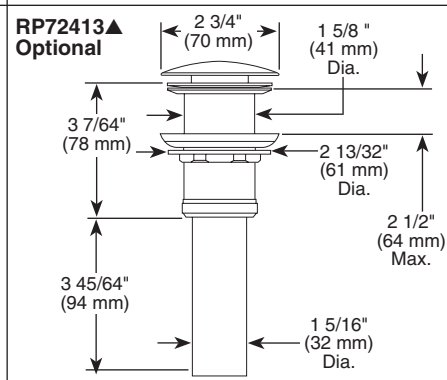

▲ Designate Proper Finish Suffix

Delta reserves the right (1) to make changes in specifications and materials, and (2) to change or discontinue models, both without notice or obligation. Dimensions are for reference only. See current full-line price book or www.brizo.com for finish options and product availability.

BSP-L-65485LF-LHP Rev. B

Delta Faucet Company

55 E. 111th Street, Indianapolis, Indiana 46280
350 South Edgeware Road, St. Thomas, Ontario, Canada N5P 4L1
© 2013 Masco Corporation of Indiana