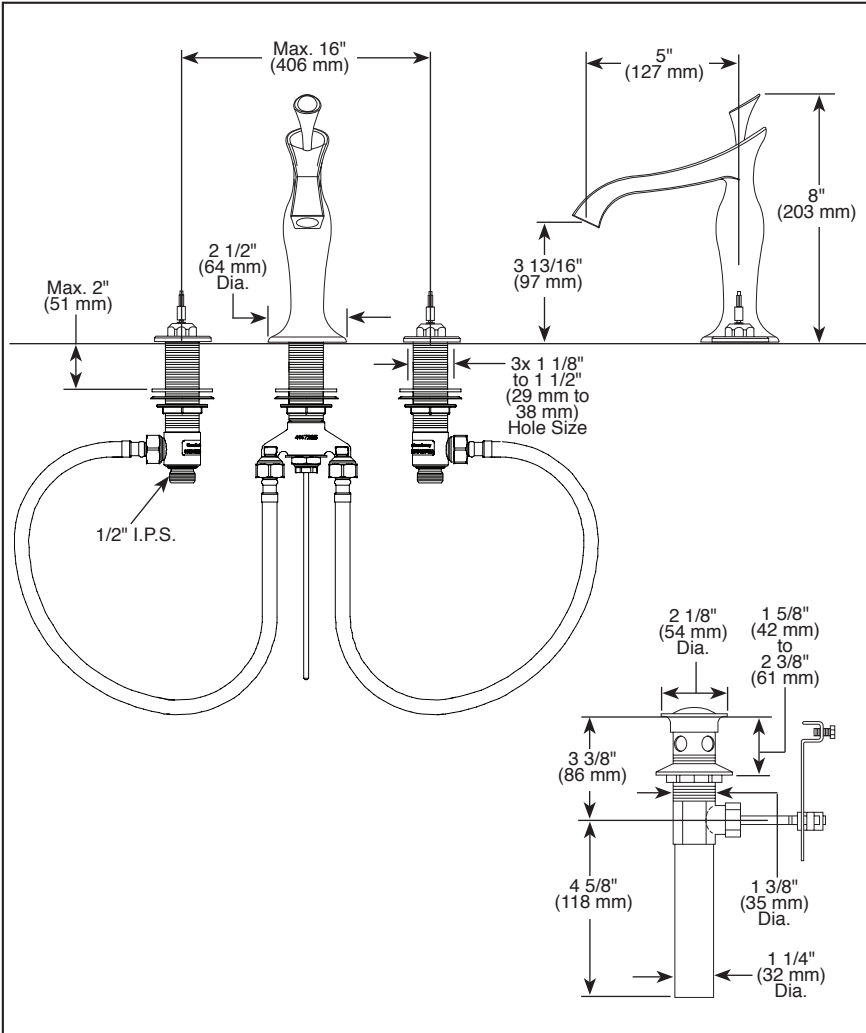

COMPLIES WITH:

- ASME A112.18.1 / CSA B125.1
- ASME A112.18.2 / CSA B125.2
- Indicates compliance to ICC/ANSI A117.1
- EPA WaterSense®
- Verified compliant with .25% weighted average Pb content regulations.