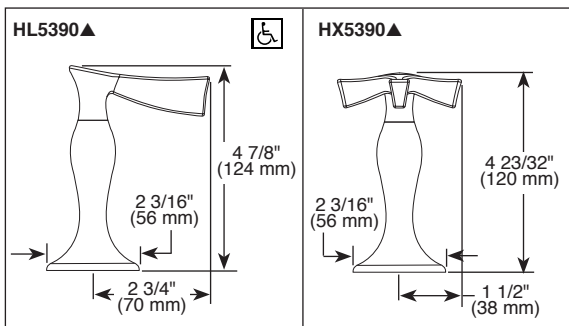

▲ Designate Proper Finish Suffix