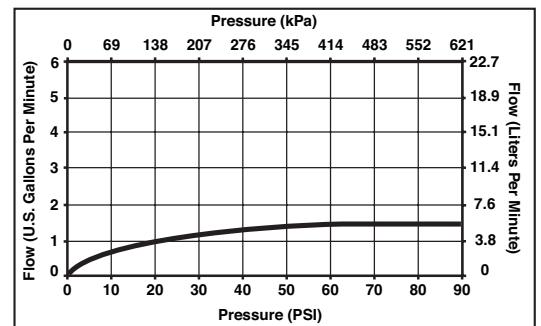

Delta Faucet Company

55 E. 111th Street, Indianapolis, Indiana 46280
350 South Edgeware Road, St. Thomas, ON N5P 4L1
© 2014 Masco Corporation of Indiana

Delta reserves the right (1) to make changes in specifications and materials, and (2) to change or discontinue models, both without notice or obligation. Dimensions are for reference only. See current full-line price book or www.brizo.com for finish options and product availability.

BSP-L-65390LF-LHP Rev. B