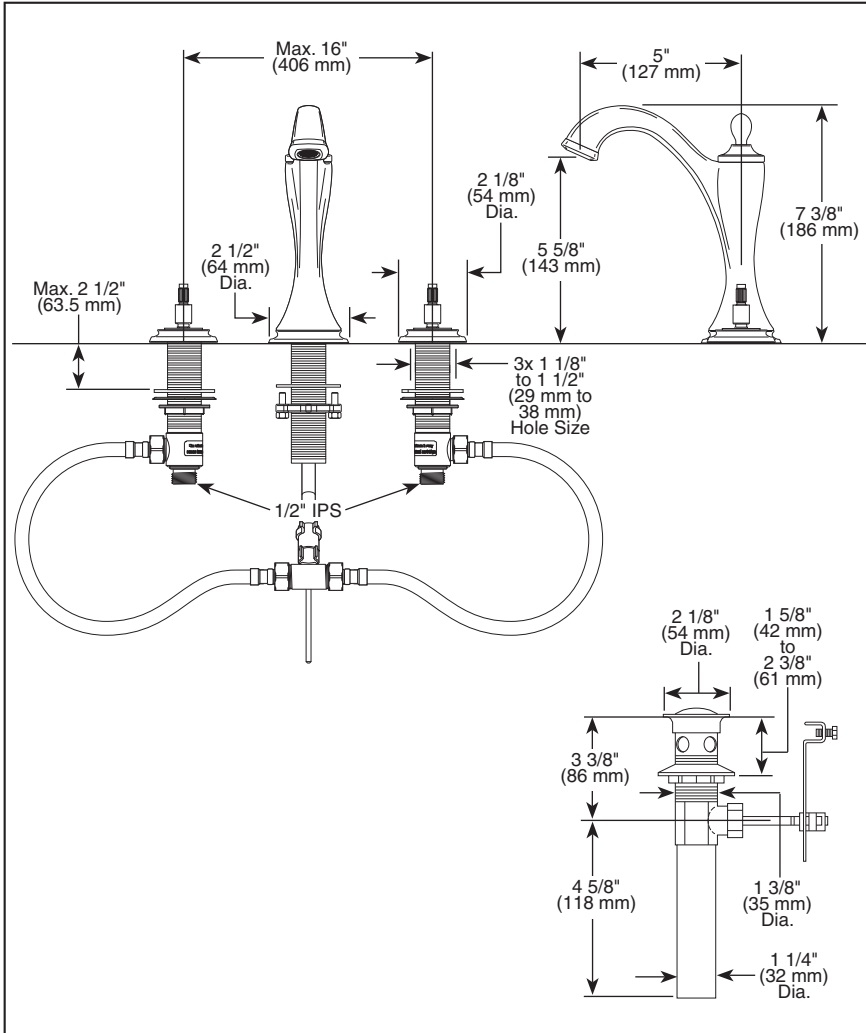

65385LF-▲LHP

Submitted Model No.: _____

Specific Features: _____

▲ Designate proper finish suffix

BRIZO®

WIDESPREAD LAVATORY FAUCETS

- Charlotte™ Bath Collection
- Two Handle Deck Mount
- 3 Hole Sink Applications
- 6"-16" Centers

STANDARD SPECIFICATIONS:

- Two handle lavatory faucet for concealed mounting on 3 hole applications.
- Widespread 6" to 16" centers.
- 5" (127 mm) long, 7 3/8" (186 mm) high rigid spout.
- LHP - Less Handle Program. See handle options below.
- Control mechanism shall be of the rotating ceramic cylinder type with 90° (1/4 turn) rotation.
- Metal drain with pop-up type fitting with plated flange and stopper.
- Maximum flow rate 1.5 gpm @ 60 PSI.