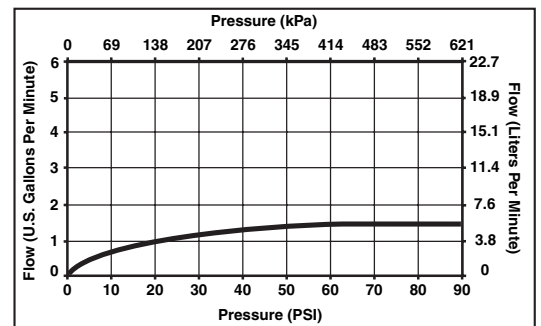

Delta reserves the right (1) to make changes in specifications and materials, and (2) to change or discontinue models, both without notice or obligation. Dimensions are for reference only. See current full-line price book or www.brizo.com for finish options and product availability.