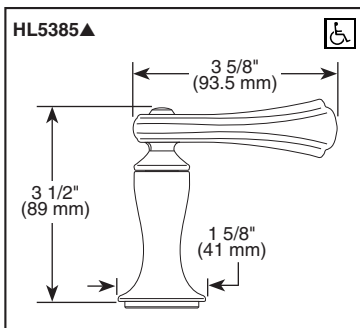

65385LF-▲LHP

Submitted Model No.: _____

Specific Features: _____

▲ Designate proper finish suffix

BRIZO®

WIDESPREAD LAVATORY FAUCETS

- Charlotte™ Bath Collection
- Two Handle Deck Mount
- 3 Hole Sink Applications
- 6"-16" Centers

STANDARD SPECIFICATIONS:

- Two handle lavatory faucet for concealed mounting on 3 hole applications.
- Widespread 6" to 16" centers.
- 5" (127 mm) long, 7 3/8" (186 mm) high rigid spout.
- LHP - Less Handle Program. See handle options below.
- Control mechanism shall be of the rotating ceramic cylinder type with 90° (1/4 turn) rotation.
- Metal drain with pop-up type fitting with plated flange and stopper.
- Maximum flow rate 1.5 gpm @ 60 PSI.