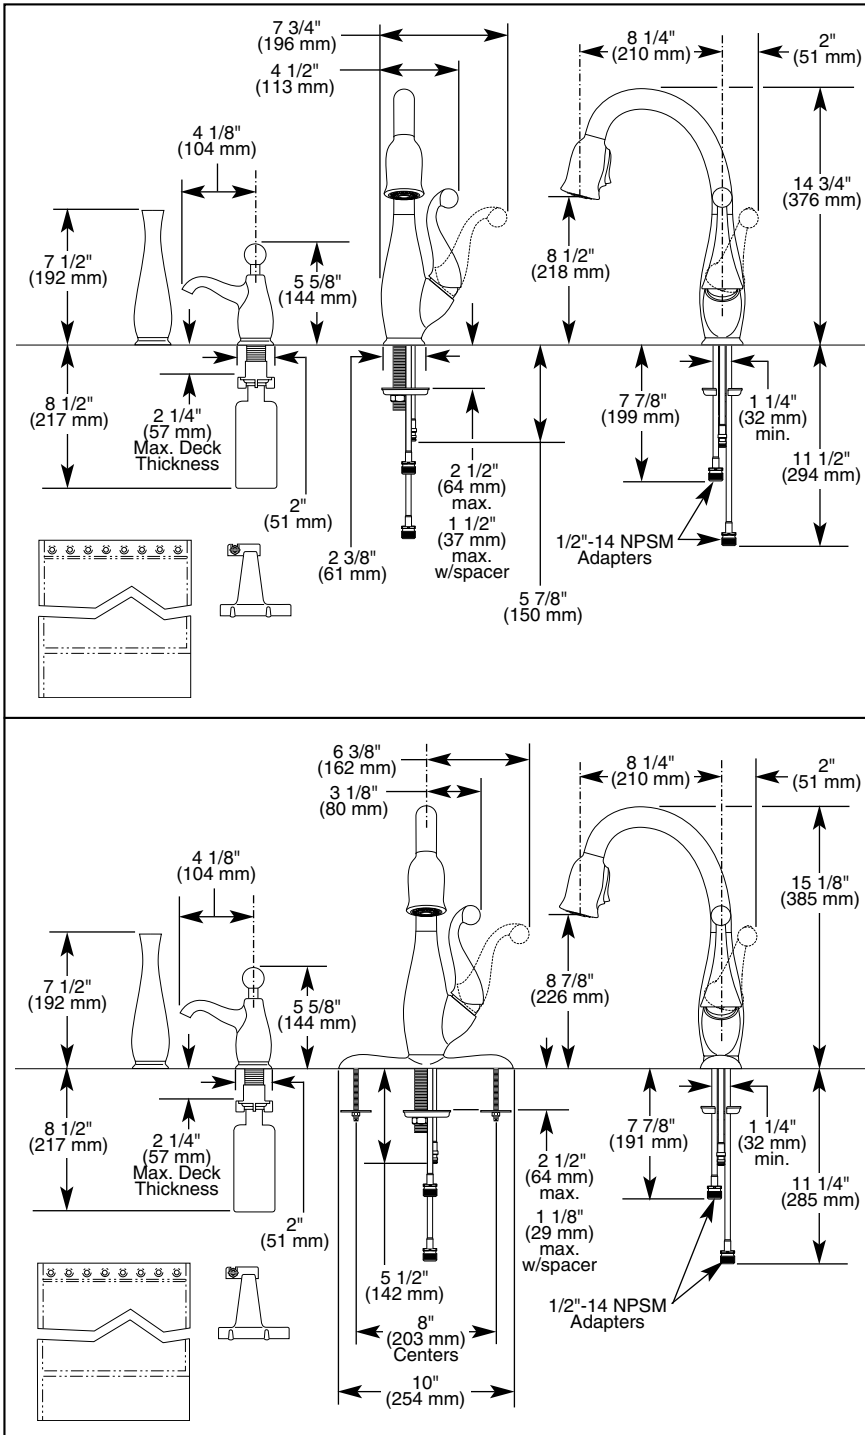

BRIZO™

KITCHEN FAUCETS

- Floriano™ Collection
- Single Handle Deck Mount
- 2-Function Pull-Down
- Single, 2 or 3 Hole Sink Applications
- Centermount or 8" (203 mm) Centers with Optional 10" (254 mm) Escutcheon
- Optional Vase Interchangeable with Soap Dispenser

Submitted Model No.: _____
Specific Features: _____

COMPLIES WITH:

- ASME A112.18.1
- CSA B125
- ICC/ANSI A117.1/ADA

STANDARD SPECIFICATIONS:

- Single handle, 2-function pull-down kitchen faucets for exposed mounting on single, two and three hole sinks.
- Solid brass fabricated body.
- 14 3/4" (376 mm) high, 8 1/4" (210 mm) long, spout swings 360°.
- Lever handle. Control mechanism shall be of the rotating stainless steel ball type with replaceable non-metallic seats operating in stainless steel lined sockets.
- Control shall return to neutral position when faucet is turned off.
- Touch-Clean® sprayhead.
- Quick connect hoses.
- Pull-down wand operates in an aerated or spray mode via an ergonomic toggle diverter.
- Red/blue graphics on handle button to indicate hot/cold temperature.
- Tangle-free bag for hose.
- Twist and lock mechanism eliminates spray head wobble.
- Thin deck mounting aid to help secure product if used on thin sinks.
- Dual integral check valves in sprayer assembly.
- Integrated removable debris screen in sprayer assembly.
- Disposable hose lead to aid installation.
- Spacer for mounting nut to reduce number of turns required for installation.
- Mounting wrench to assist in tightening mounting nut securely.
- Hose guards integral to casting reduces wear and noise on hose.
- Hose travels inside mounting shank so it will not interfere with deck edges.
- Keyed trim ring and 10" (254 mm) escutcheon to help alignment and aid installation.

Note: See 63510-* for matching bar/prep.