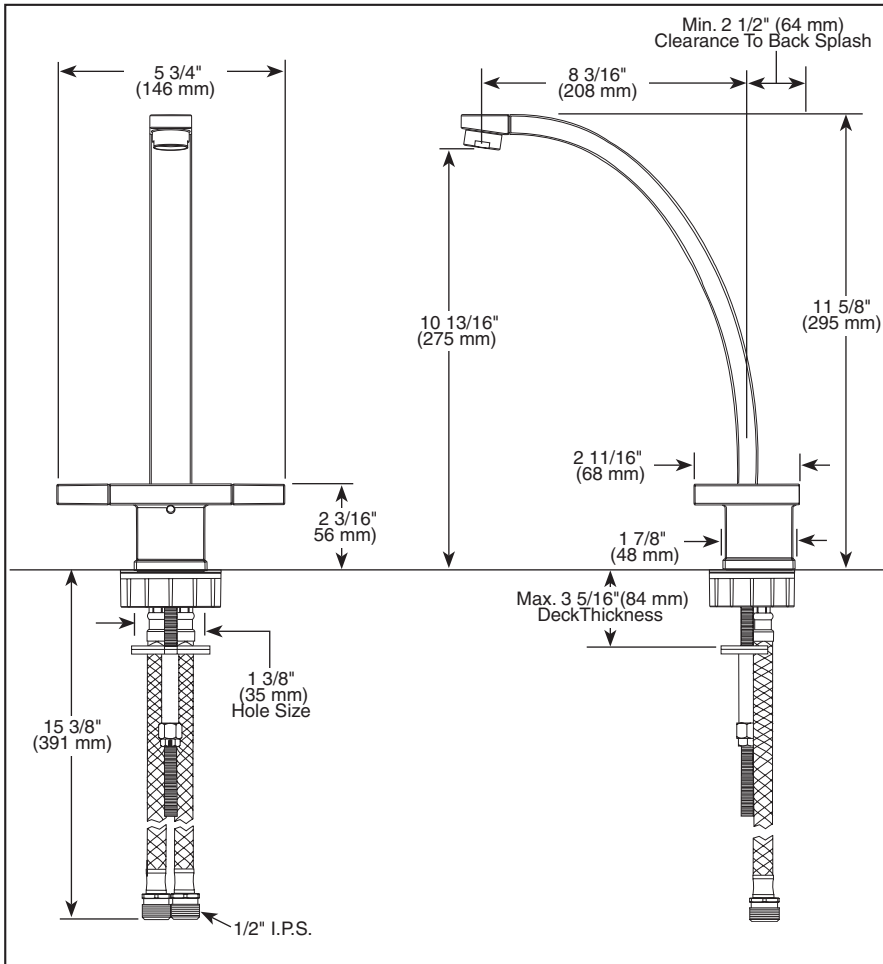

Submitted Model No.: _____
 Specific Features: _____

▲ Designate Proper Finish Suffix

BRIZO®

BAR/PREP SINK FAUCETS

- Loki® Kitchen Collection
- Two Handle Deck Mount
- Single Hole Mount
- Swivel Spout

STANDARD SPECIFICATIONS:

- Two handle bar faucet for concealed mounting on one hole applications.
- 8 3/16" (208 mm) long spout.
- Recommended 1 3/8" hole size.
- Spout swivels 120°.
- Accommodates up to 3 5/16" deck thickness.
- Control mechanism shall be of the rotating ceramic cylinder type.
- Handles slide on and off.