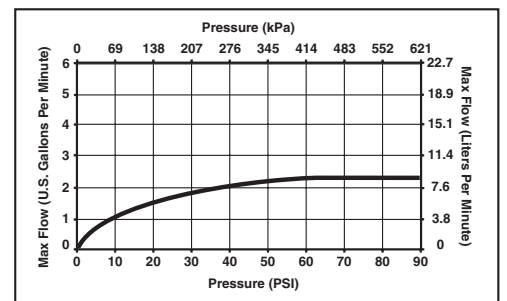

Delta reserves the right (1) to make changes in specifications and materials, and (2) to change or discontinue models, both without notice or obligation. Dimensions are for reference only. See current full-line price book or www.brizo.com for finish options and product availability.