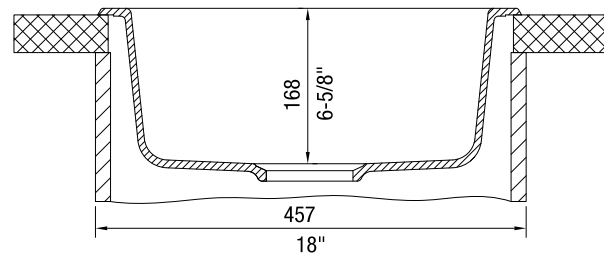

BLANCO AMERICA

800.451.5782
www.blancoamerica.com

© 2013 BLANCO AMERICA

6/13

SPEC-003