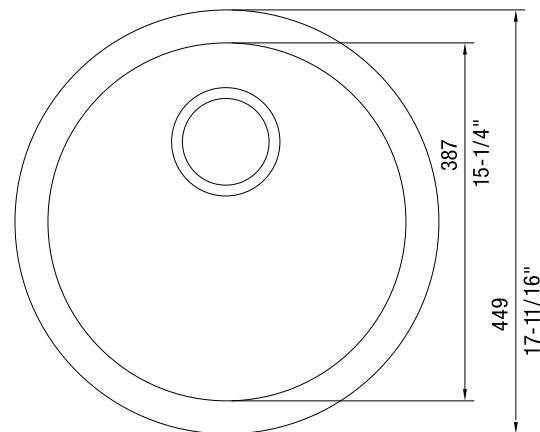

BLANCO AMERICA

800.451.5782
www.blancoamerica.com

© 2013 BLANCO AMERICA

6/13

SPEC-003