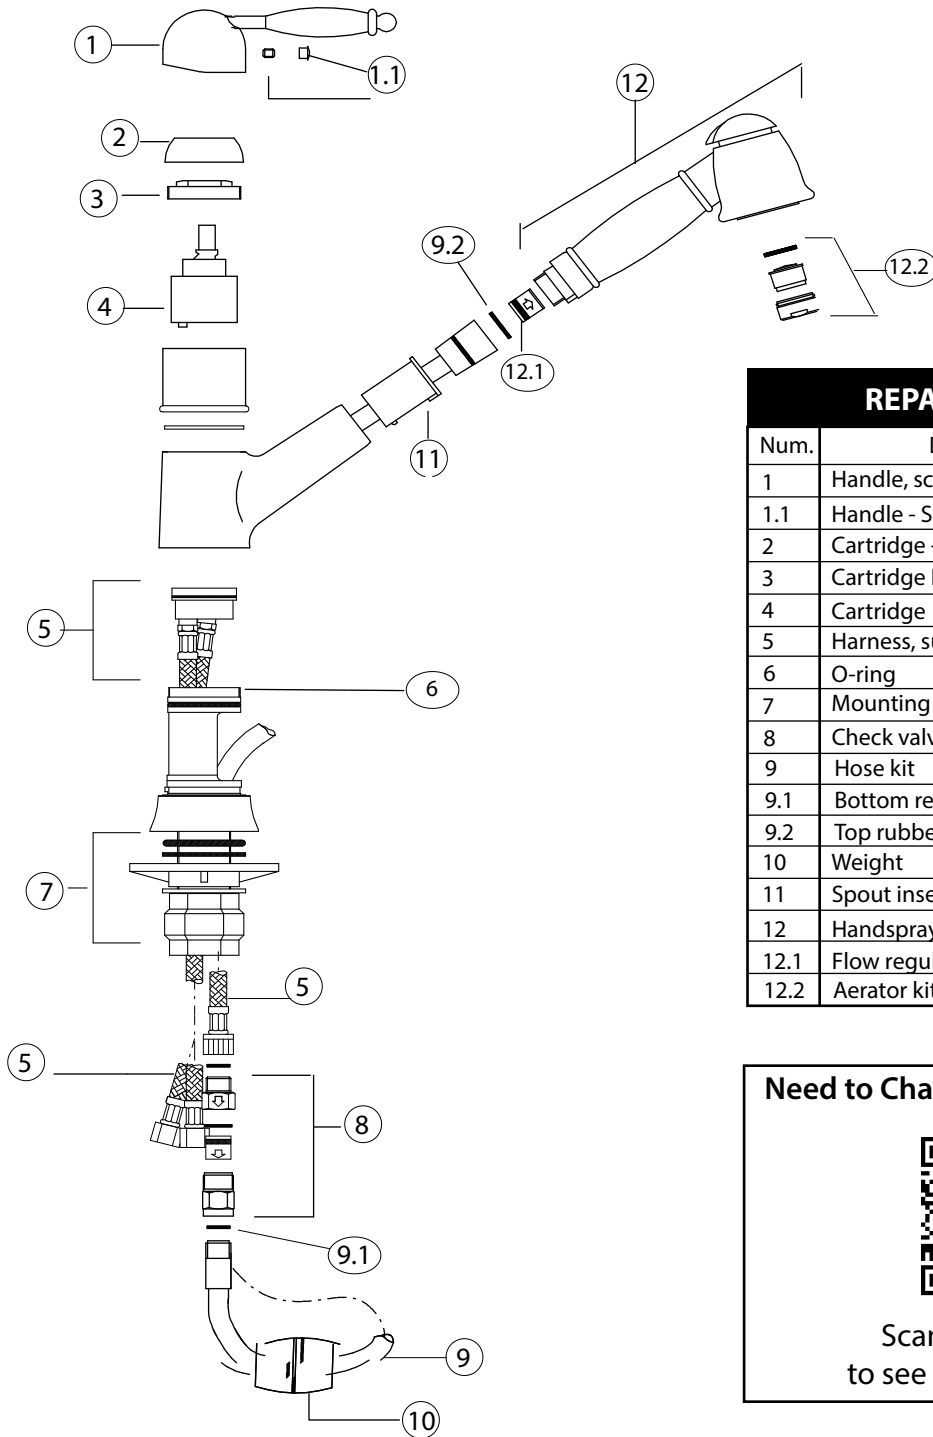

JOB INFORMATION

Job Name: _____

Contact: _____

Date Specified: _____

Specifier: _____

Contractor: _____

NOMINAL DIMENSIONS

Model 441498 shown

REACH	SPOUT HEIGHT	FAUCET HEIGHT
8-1/2"	5-7/8"	9"

See next page for exploded parts drawing and parts list.

BLANCO AMERICA

800.451.5782

www.blancoamerica.com

© 2013 BLANCO AMERICA

11/14

SPEC-004

REPAIR PART GUIDE		
Num.	Description	Part #
1	Handle, screw and cap - Chrome	441823
1.1	Handle - Screw and Cap	440758
2	Cartridge - Cap	441808
3	Cartridge Lock Nut	441809
4	Cartridge	440768
5	Harness, supply hose, supply lines	440769
6	O-ring	441824
7	Mounting nut assembly	441825
8	Check valve assembly 2.2 GPM	441829
9	Hose kit	441816
9.1	Bottom red washer	440759
9.2	Top rubber washer	440980
10	Weight	441803
11	Spout insert	441826
12	Handspray - Chrome	441828
12.1	Flow regulator 2.2 GPM	441801
12.2	Aerator kit	440766