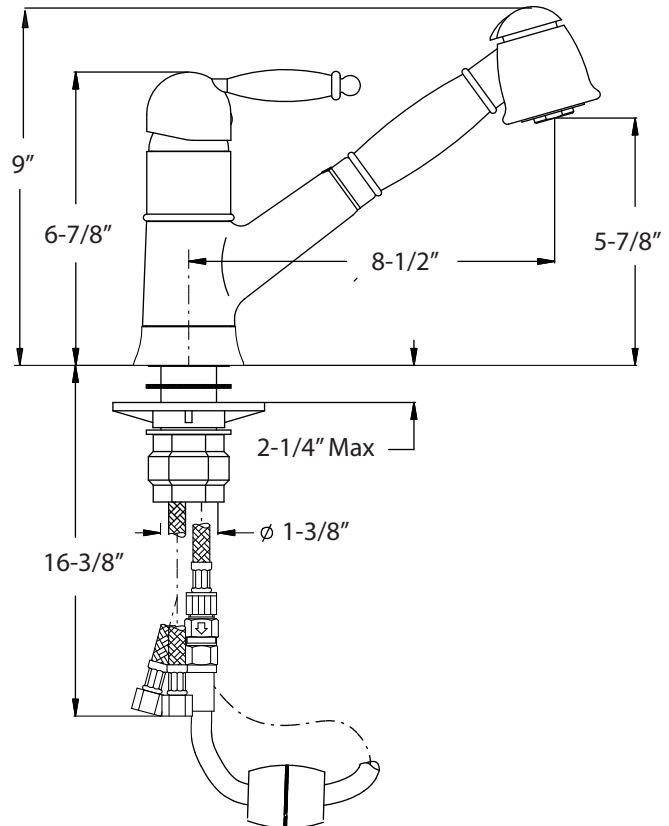

FEATURED MODEL

441498 Pull-Out Spray, CHROME

ADDITIONAL MODELS

441499 Pull-Out Spray, SATIN NICKEL

FEATURES

- Solid brass body
- Dual pull-down spray
- Ceramic disk cartridge
- 2.2 GPM flow rate
- Installation in a 1-3/8" hole
- 120 degree spout swivel
- 2-1/4" maximum deck thickness

JOB INFORMATION

Job Name: _____

Contact: _____

Date Specified: _____

Specifier: _____

Contractor: _____

NOMINAL DIMENSIONS

Model 441498 shown

REACH	SPOUT HEIGHT	FAUCET HEIGHT
8-1/2"	5-7/8"	9"

See next page for exploded parts drawing and parts list.

BLANCO AMERICA

800.451.5782

www.blancoamerica.com

© 2013 BLANCO AMERICA

11/14

SPEC-004

REPAIR PART GUIDE		
Num.	Description	Part #
1	Handle, screw and cap - Chrome	441823
1.1	Handle - Screw and Cap	440758
2	Cartridge - Cap	441808
3	Cartridge Lock Nut	441809
4	Cartridge	440768
5	Harness, supply hose, supply lines	440769
6	O-ring	441824
7	Mounting nut assembly	441825
8	Check valve assembly 2.2 GPM	441829
9	Hose kit	441816
9.1	Bottom red washer	440759
9.2	Top rubber washer	440980
10	Weight	441803
11	Spout insert	441826
12	Handspray - Chrome	441828
12.1	Flow regulator 2.2 GPM	441801
12.2	Aerator kit	440766