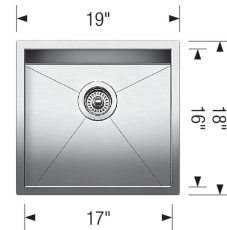

Warranty

BLANCO offers a limited lifetime warranty on all sinks and faucets, as well as a one-year warranty on all custom accessories.

Code/Standards Compliance

BLANCO sinks and faucets are third-party tested and certified to standards and listed by applicable certification bodies. For more information on individual product listings, contact our office or listing organization.

View our how-to videos to learn more about installing and caring for BLANCO products:
<https://www.blanco.com/us-en/service/how-to-videos/how-to-videos-for-sinks/>

Questions? Contact us today

BLANCO America, Inc.
110 Mount Holly By-Pass
Lumberton, NJ 08048

Phone & Fax
Phone: 888-668-6201
Fax: 609-668-6211

While BLANCO endeavors to provide accurate information, all dimensions are nominal, cannot be guaranteed, and are subject to change or cancellation. BLANCO assumes no responsibility for use of superseded or voided specifications.