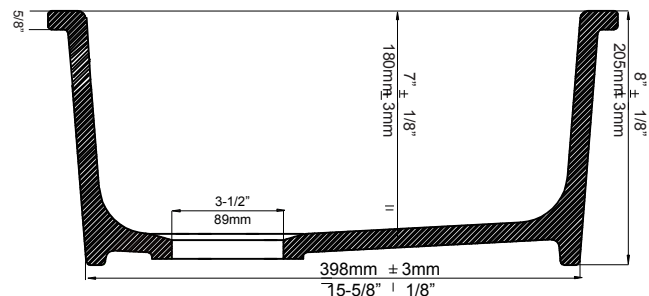

JOB INFORMATION

Job Name: _____

Contact: _____

Date Specified: _____

Specifier: _____

Contractor: _____

BLANCO AMERICA

800.451.5782

www.blancoamerica.com

© 2013 BLANCO AMERICA

7/13

SPEC-003