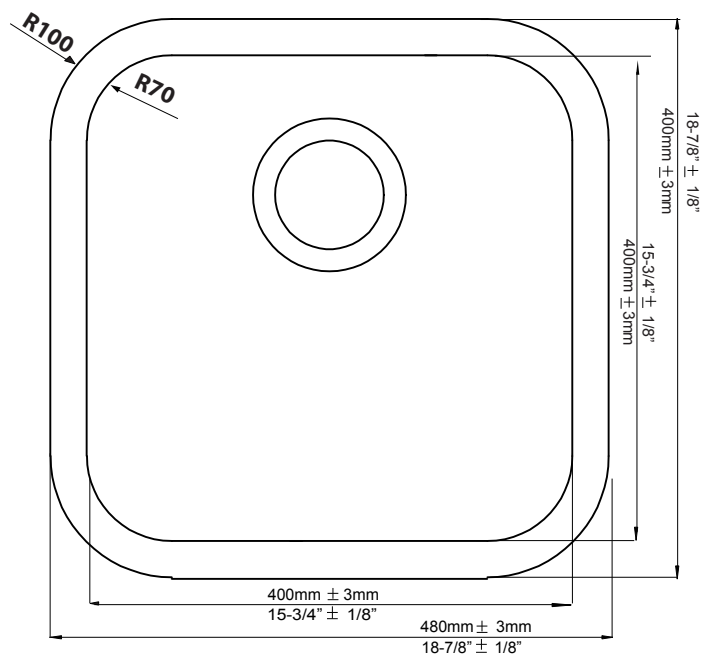

FEATURED MODEL

518542 Bar Bowl Undermount, 7" bowl depth, White

ADDITIONAL MODELS

520286 Bar Bowl Undermount, 7" bowl depth, Biscuit
 441694 30" Single, 9-1/4" bowl depth, White
 441696 30" Single, 9-1/4" bowl depth, Biscuit
 441695 33" Single, 9-1/4" bowl depth, White
 441699 33" Single, 9-1/4" bowl depth, Biscuit

CODE/STANDARDS COMPLIANCE

ASME 112.19.2/CSA B45.1-2013
 IAPMO/UPC listed

NOMINAL DIMENSIONS

Model 518542 shown

OVERALL	BOWL DEPTH	DRAIN
18-7/8" x 18-7/8"	7"	3-1/2"

WARRANTY

Blanco America's FIRECLAY sinks feature a LIMITED LIFETIME WARRANTY to be free of all manufacturing defects under normal use. See our complete warranty for details.